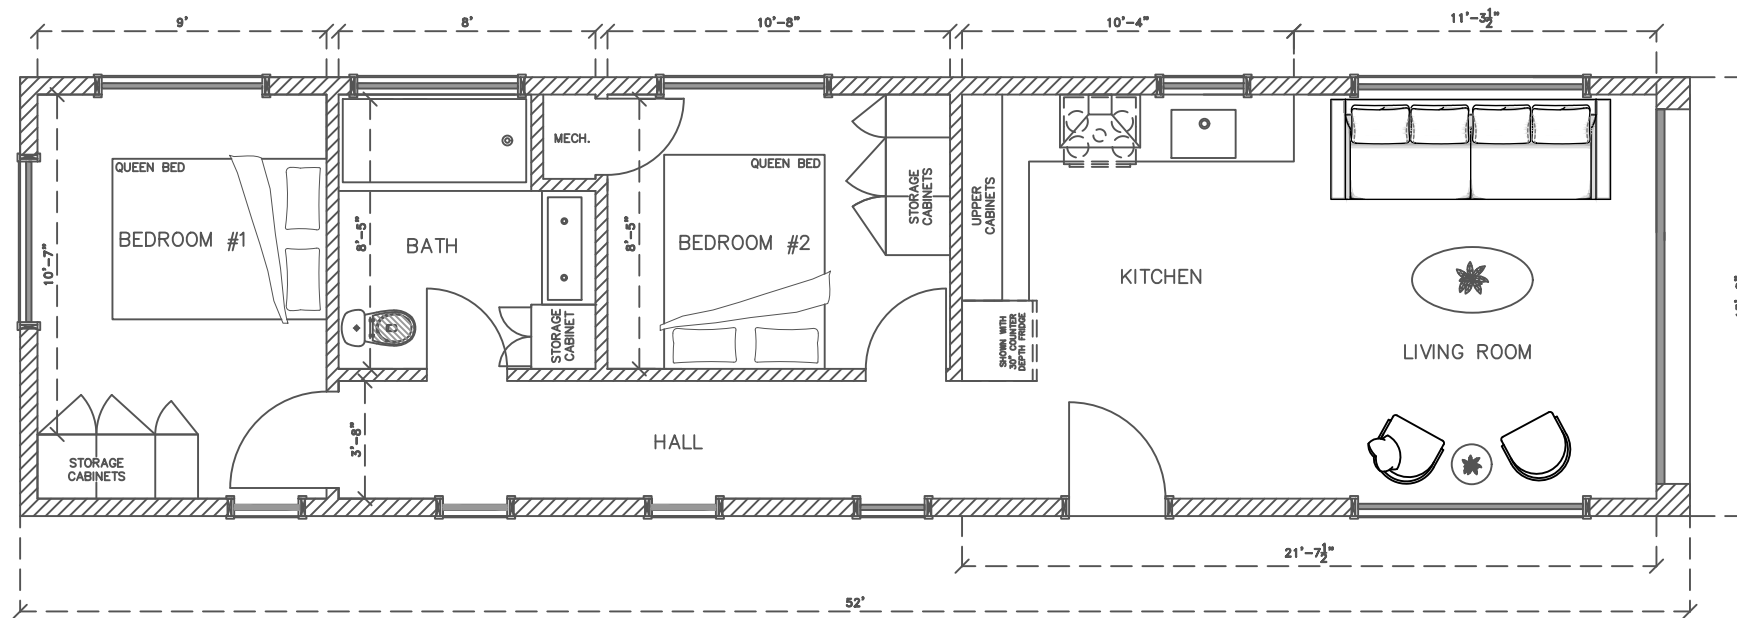

0 1 2 3

ZOOK CABINS
 5075 Lower Valley Rd. Suite B
 Atglen, PA 19310 USA

SCALE: 1/4" = 1'0"
 DRAWN BY: DW
 ISSUED: 8.6.24
 REVISED:

LUNA
 ADU MODULAR
 2 Bedroom

FLOOR PLAN
 LAYOUT

COPYRIGHT 2024

Any unauthorised use, reproduction, or distribution of these plans, whether in whole or in part, is expressly prohibited without prior written consent.