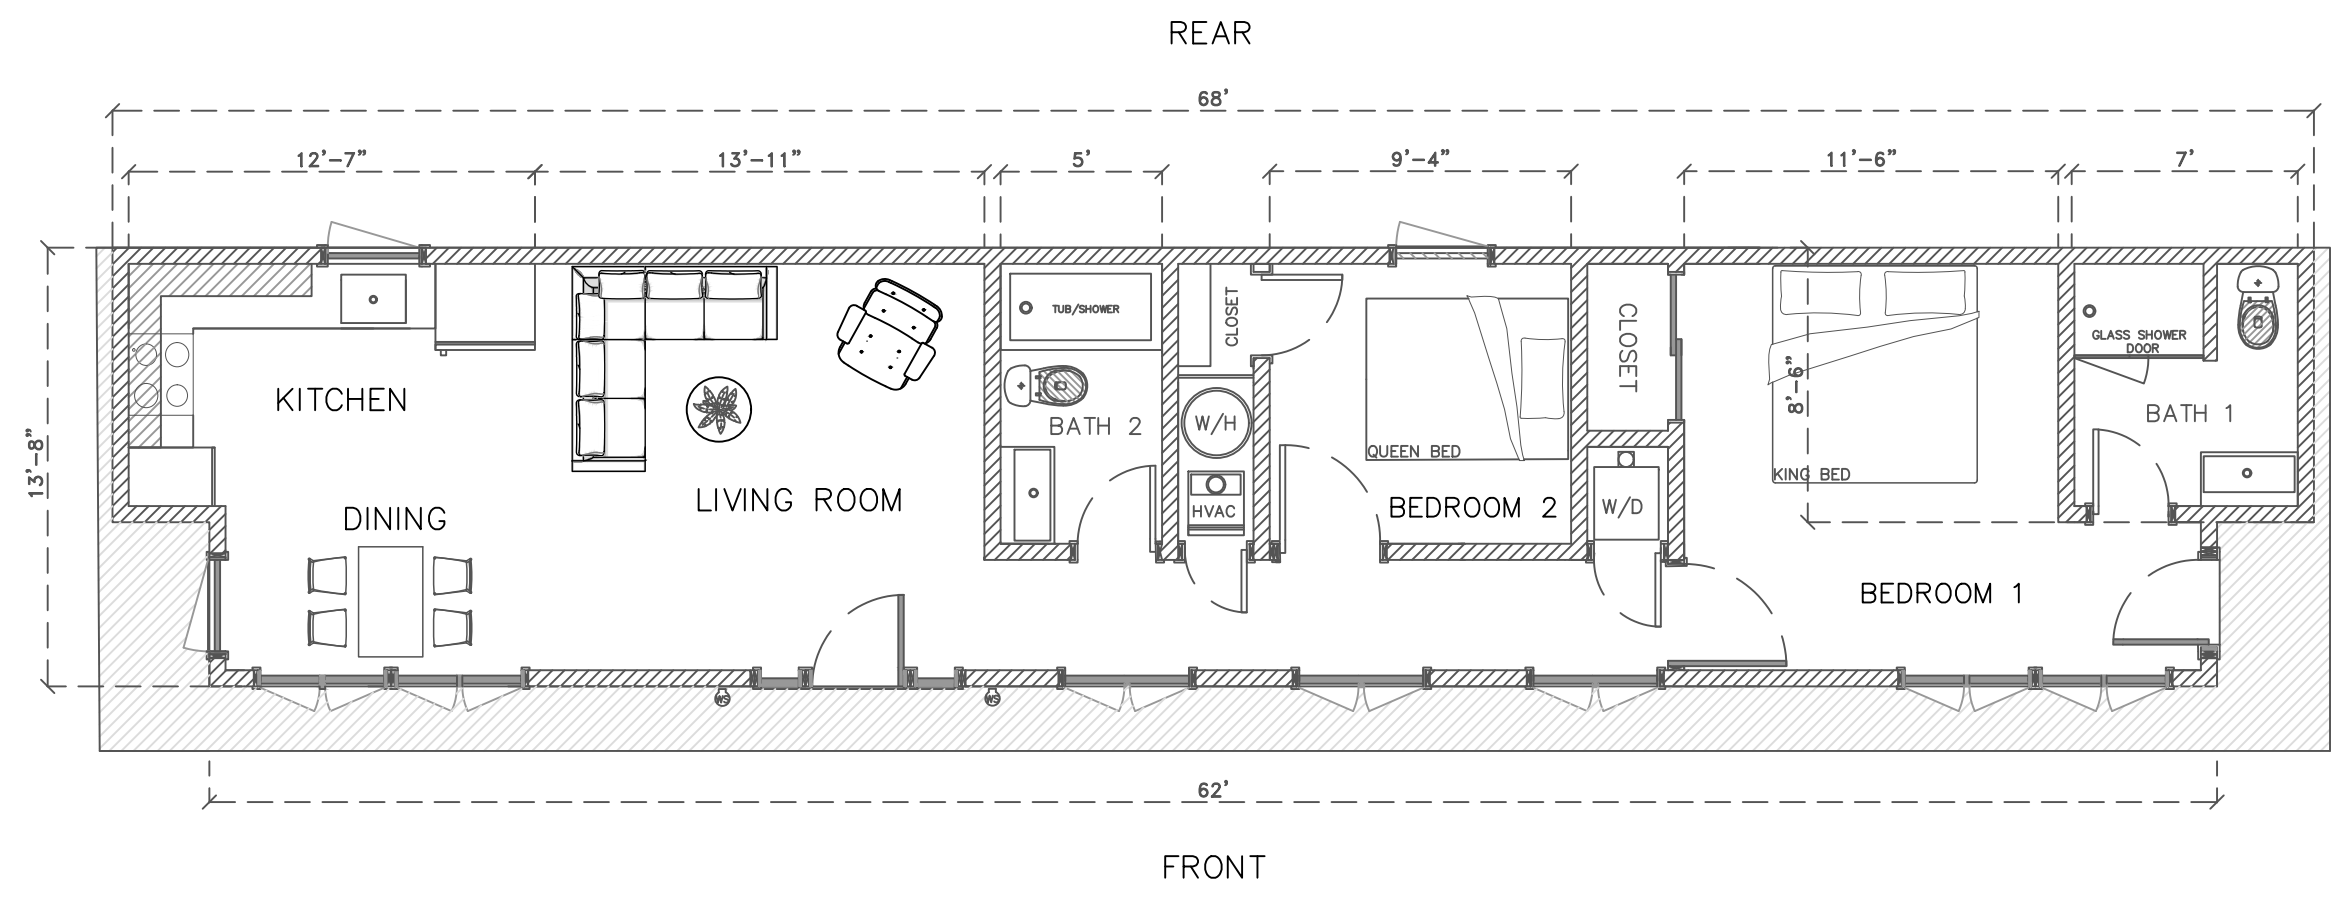

ZOOK CABINS
5075 Lower Valley Rd. Suite B
Atglen, PA 19310 USA

SCALE: 1/4" = 1'0"
DRAWN BY: DW
ISSUED: 8.21.24
REVISED:

13'8" x 68'
SONOMA HUD
2 BEDROOM V1
BASE

FLOOR PLAN

Any unauthorised use, reproduction, or distribution of these plans, whether in whole or in part, is expressly prohibited without prior written consent.