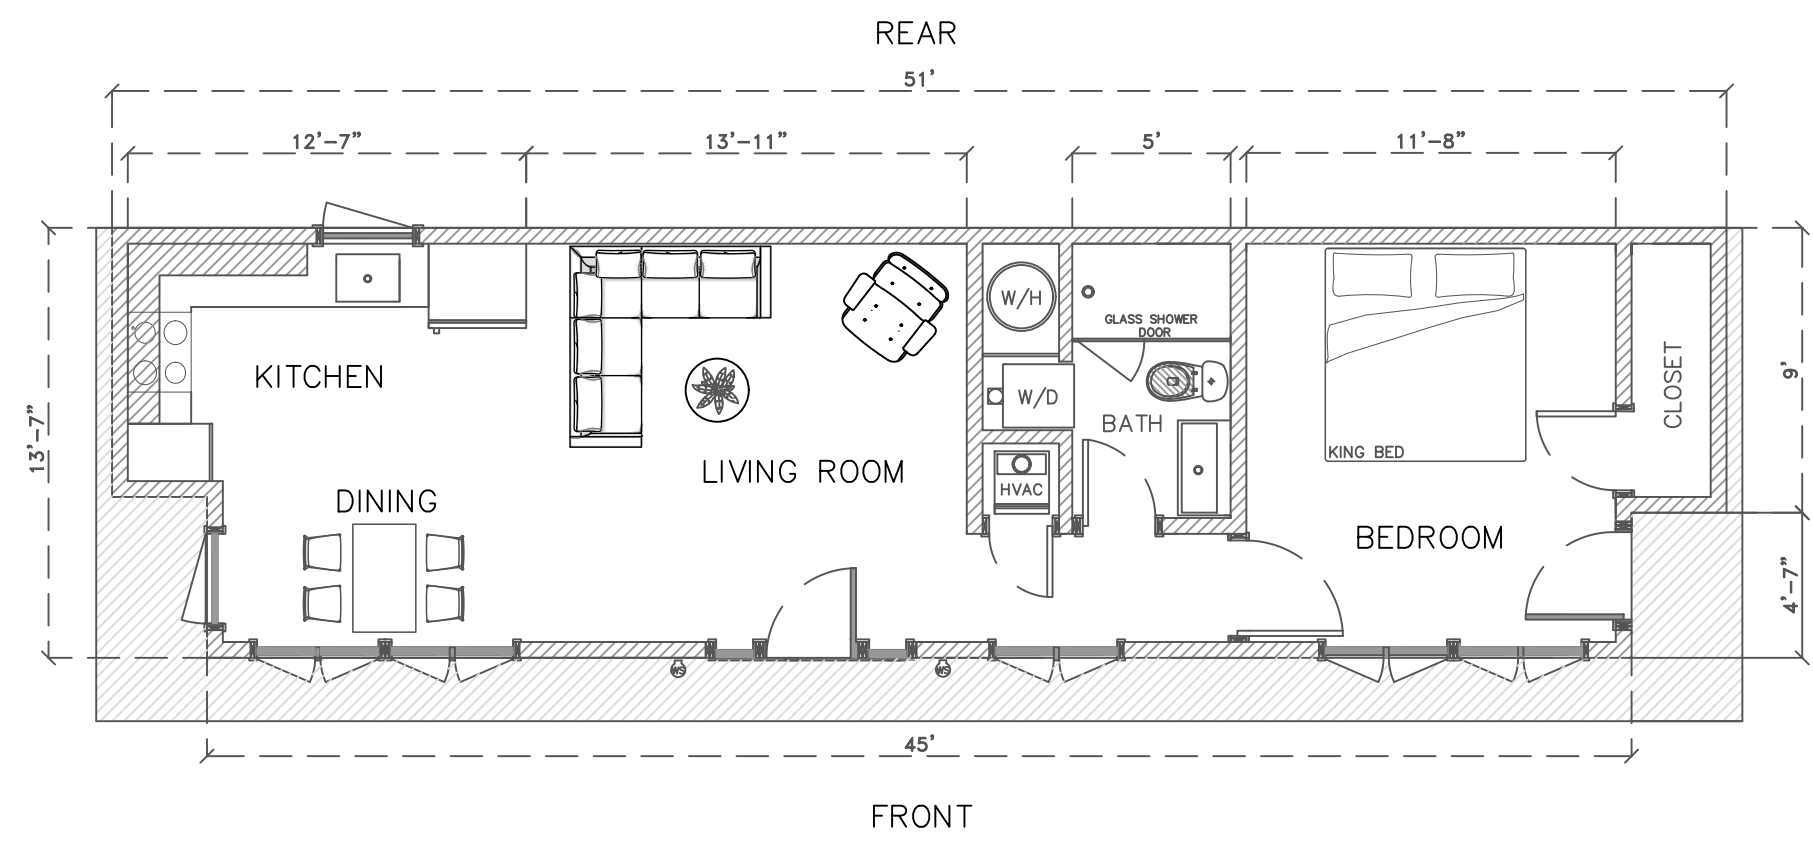

ZOOK CABINS
5075 Lower Valley Rd. Suite B
Atglen, PA 19310 USA

SCALE: 1/4" = 1'0"
 DRAWN BY: DW
 ISSUED: 8.21.24
 REVISED:

13'8" x 51'
 SONOMA HUD
 1 BEDROOM V2
 BASE

Any unauthorised use, reproduction, or distribution of these plans, whether in whole or in part, is expressly prohibited without prior written consent.

COPYRIGHT 2024

FLOOR PLAN