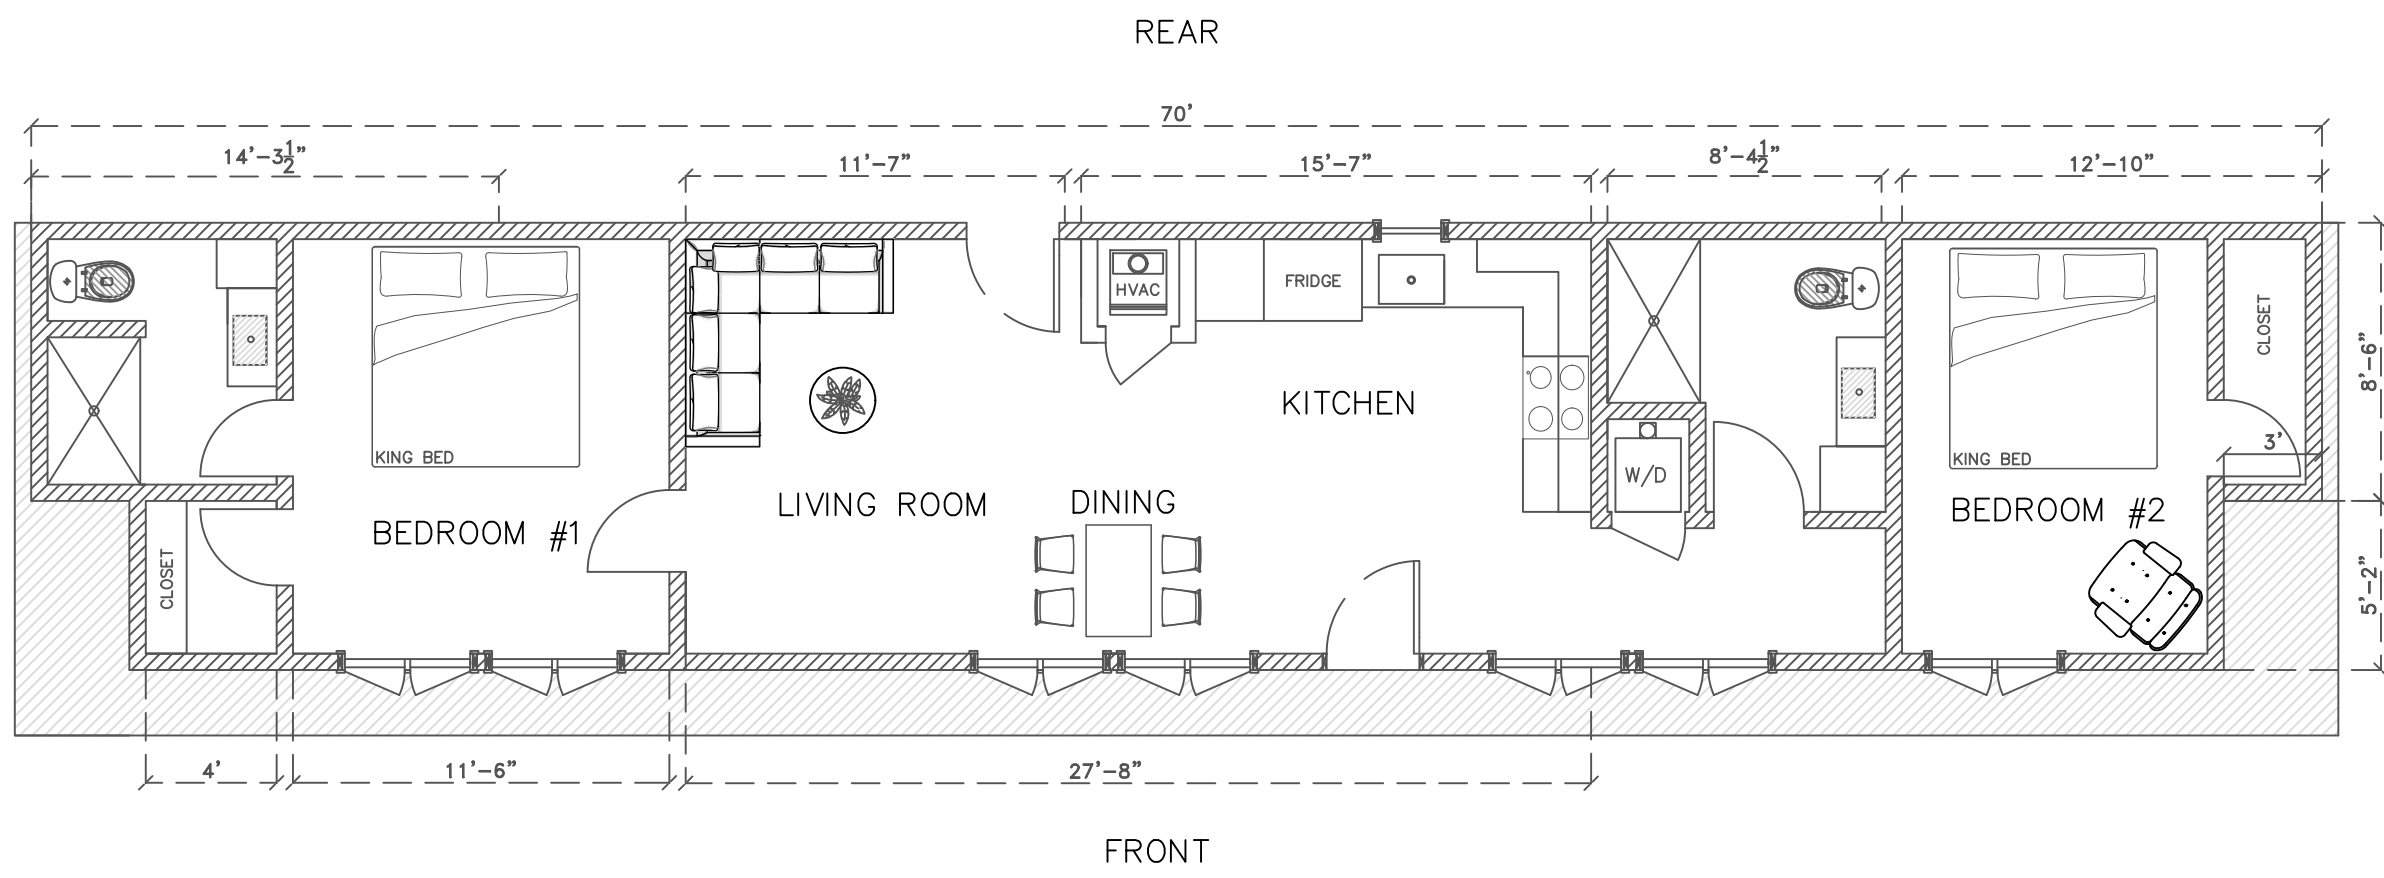

ZOOK CABINS
5075 Lower Valley Rd. Suite B
Atglen, PA 19310 USA

SCALE: 1/4" = 1'0"
DRAWN BY: DW
ISSUED: 8.21.24
REVISED:

13'8" x 70'
SONOMA HUD
2 BEDROOM V2
BASE

FLOOR PLAN

Any unauthorised use, reproduction, or distribution of these plans, whether in whole or in part, is expressly prohibited without prior written consent.