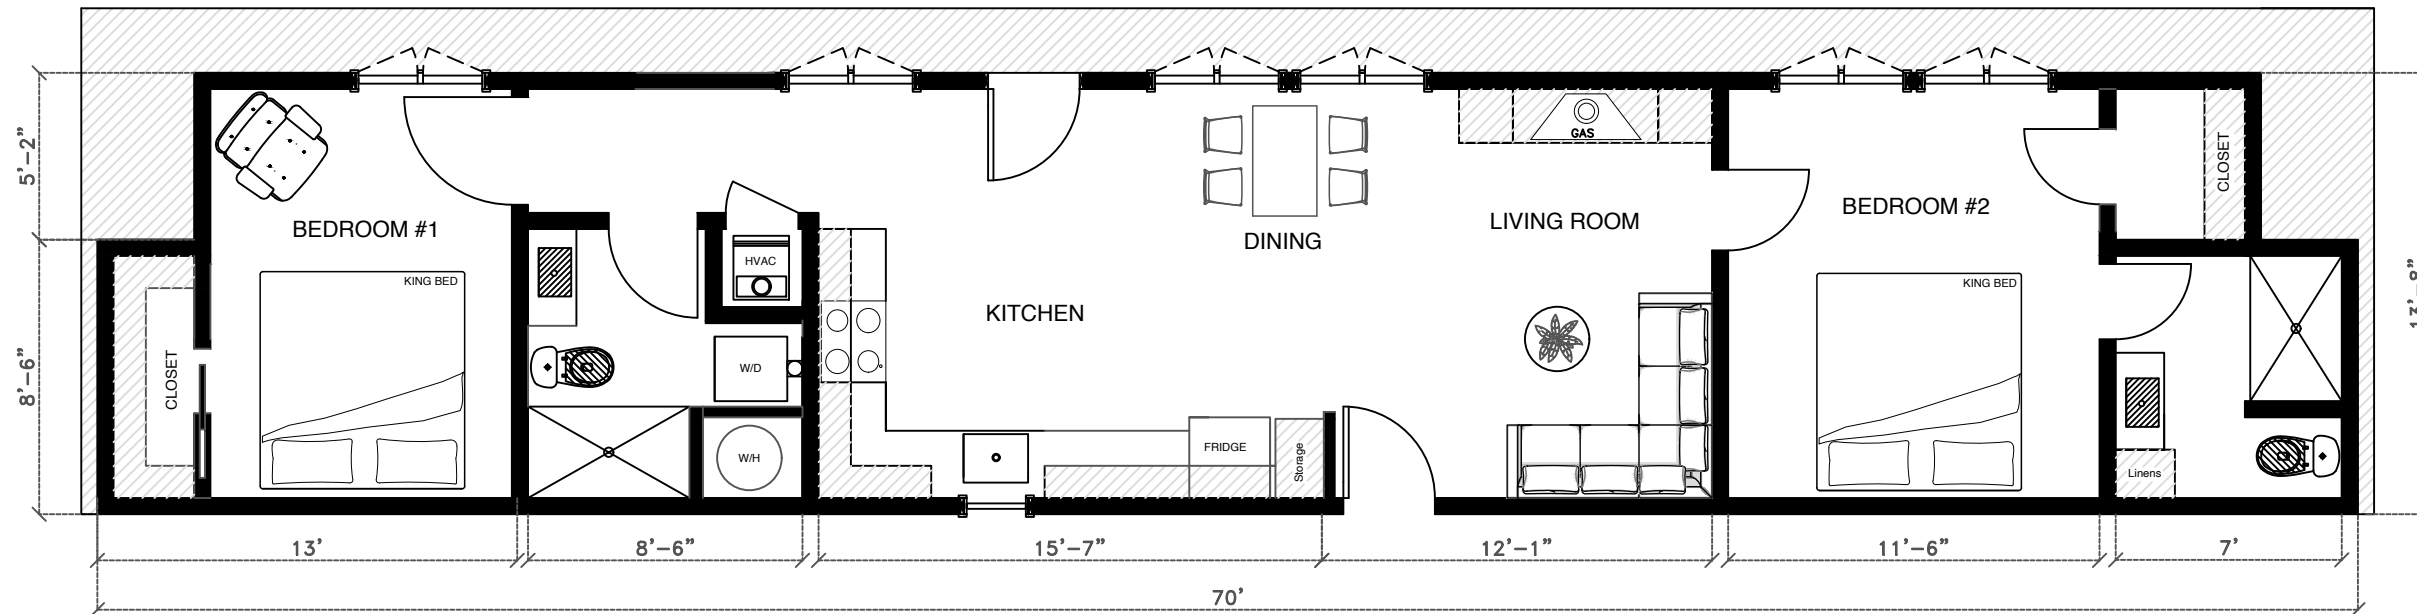

ZOOK CABINS
5075 Lower Valley Rd. Suite B
Atglen, PA 19310 USA

SCALE: 1/4" = 1'0"

DRAWN BY: DW

ISSUED: 8.21.24

REVISED:

13'8" x 70'
SONOMA HUD

PEAK

2 Bedroom V2

Floor Plan

FRONT

REAR

Any unauthorised use, reproduction, or distribution of these plans, whether in whole or in part, is expressly prohibited without prior written consent.