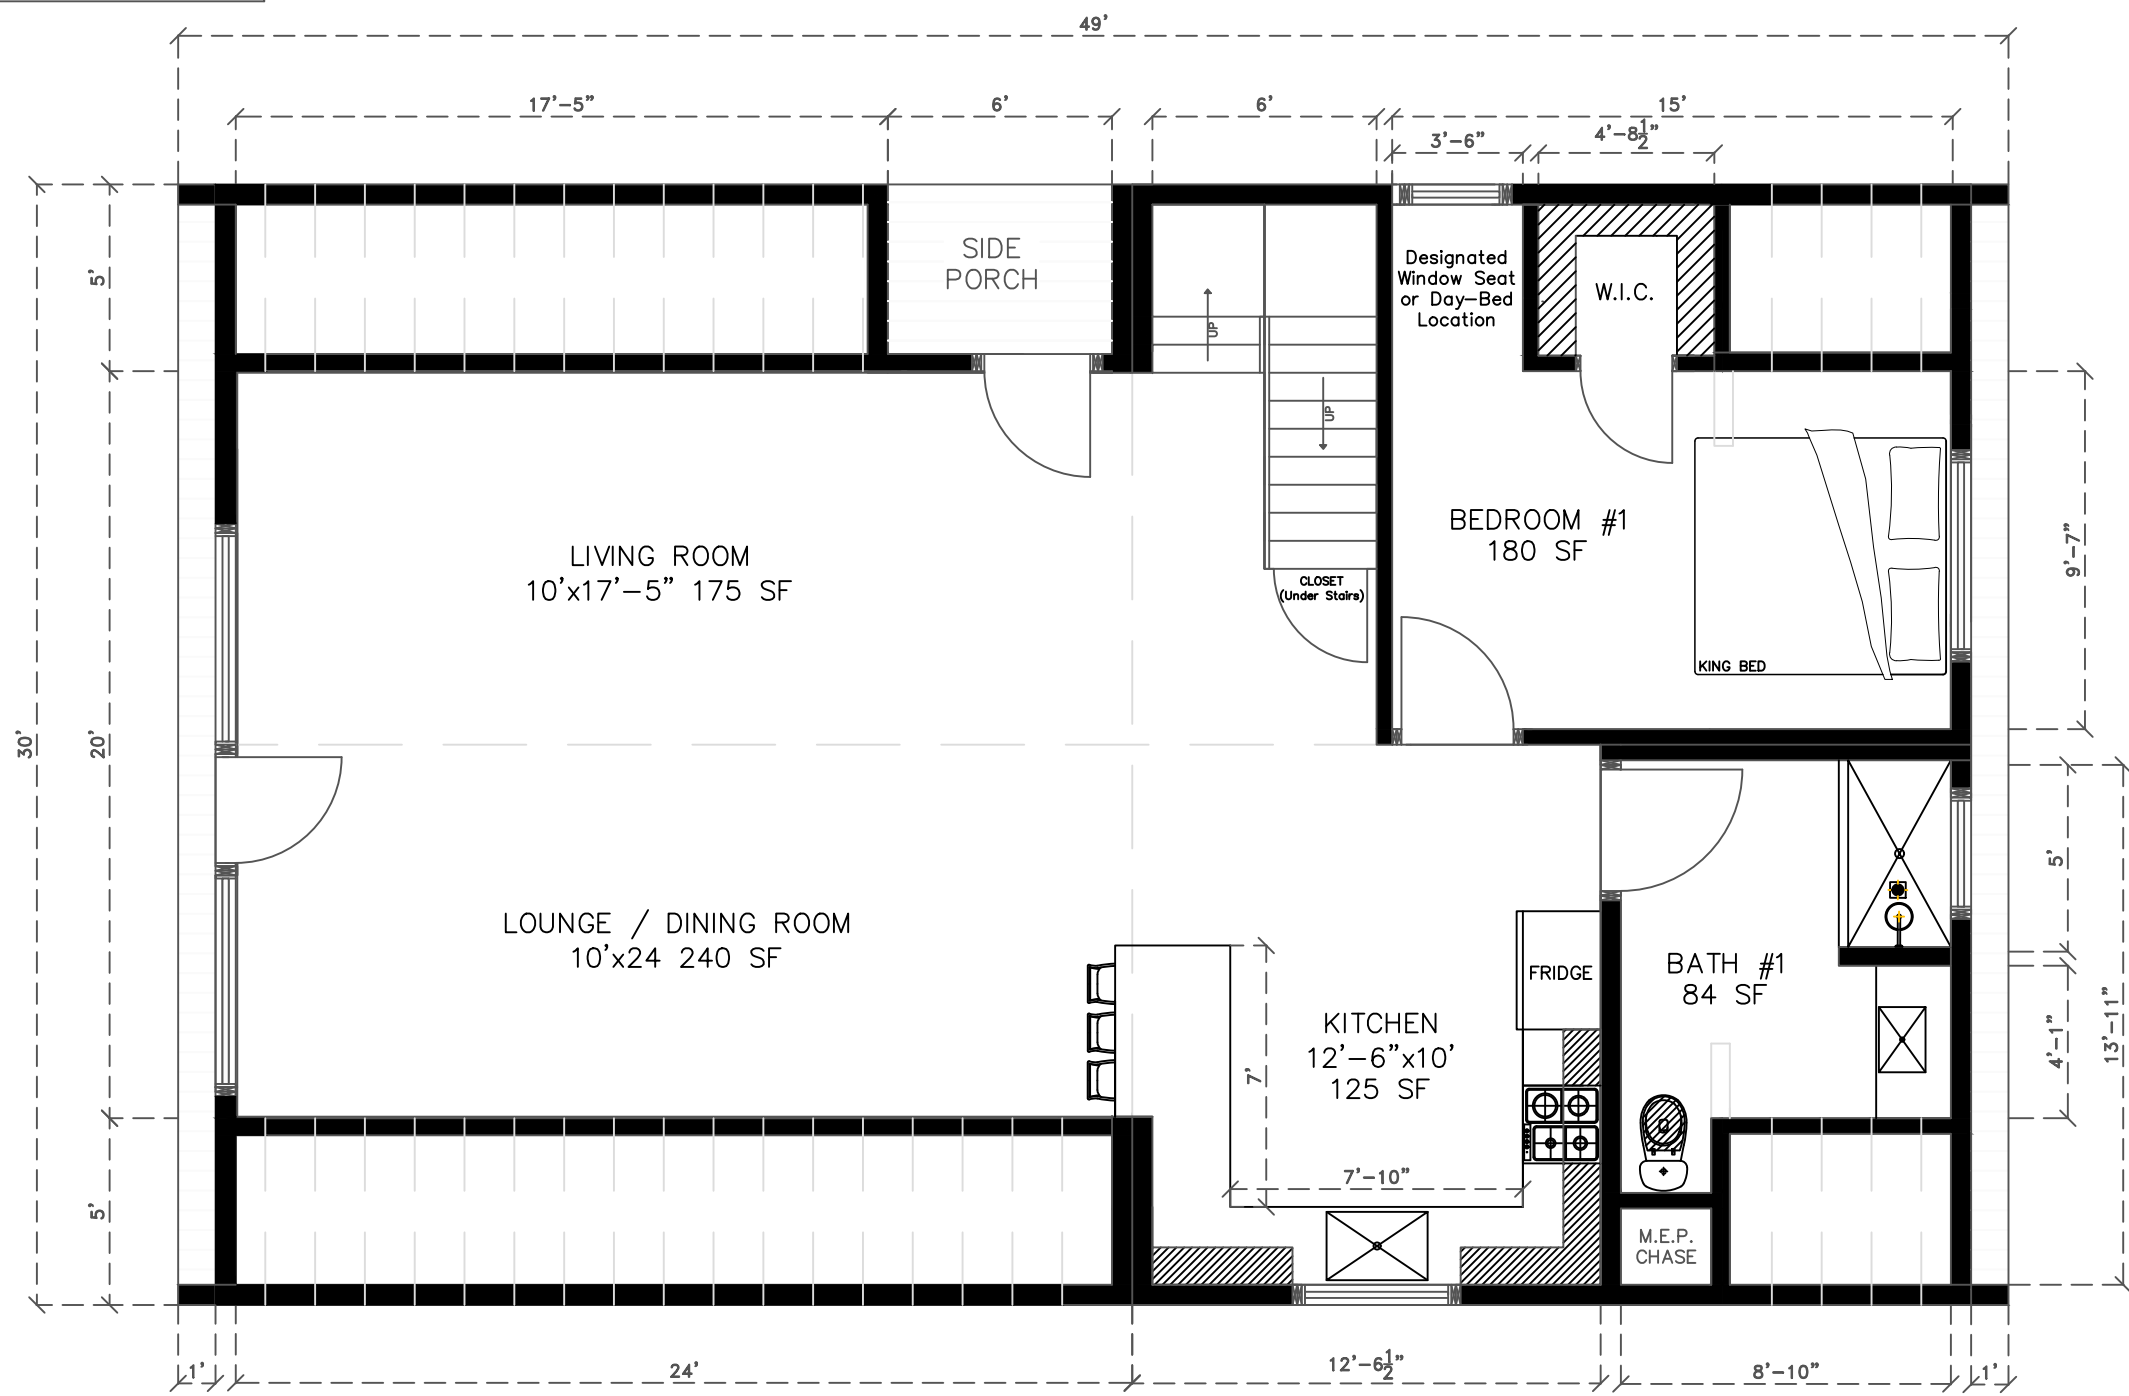

1ST FLOOR

ZOOK CABINS  
 5075 Lower Valley Rd. Suite B  
 Atglen, PA 19310 USA

SCALE: 1/4" = 1'0"  
 DRAWN BY: DW  
 ISSUED: 9.18.24  
 REVISED:

MODULAR  
 3 BOX  
 A-FRAME  
 2 BEDROOM

1st Floor

Any unauthorised use, reproduction, or distribution of these plans, whether in whole or in part, is expressly prohibited without prior written consent.

2nd FLOOR

ZOOK CABINS  
 5075 Lower Valley Rd. Suite B  
 Atglen, PA 19310 USA

SCALE: 1/4" = 1'0"  
 DRAWN BY: DW  
 ISSUED: 9.18.24  
 REVISED:

MODULAR  
 3 BOX  
 A-FRAME  
 2 BEDROOM

Any unauthorised use, reproduction, or distribution of these plans, whether in whole or in part, is expressly prohibited without prior written consent.