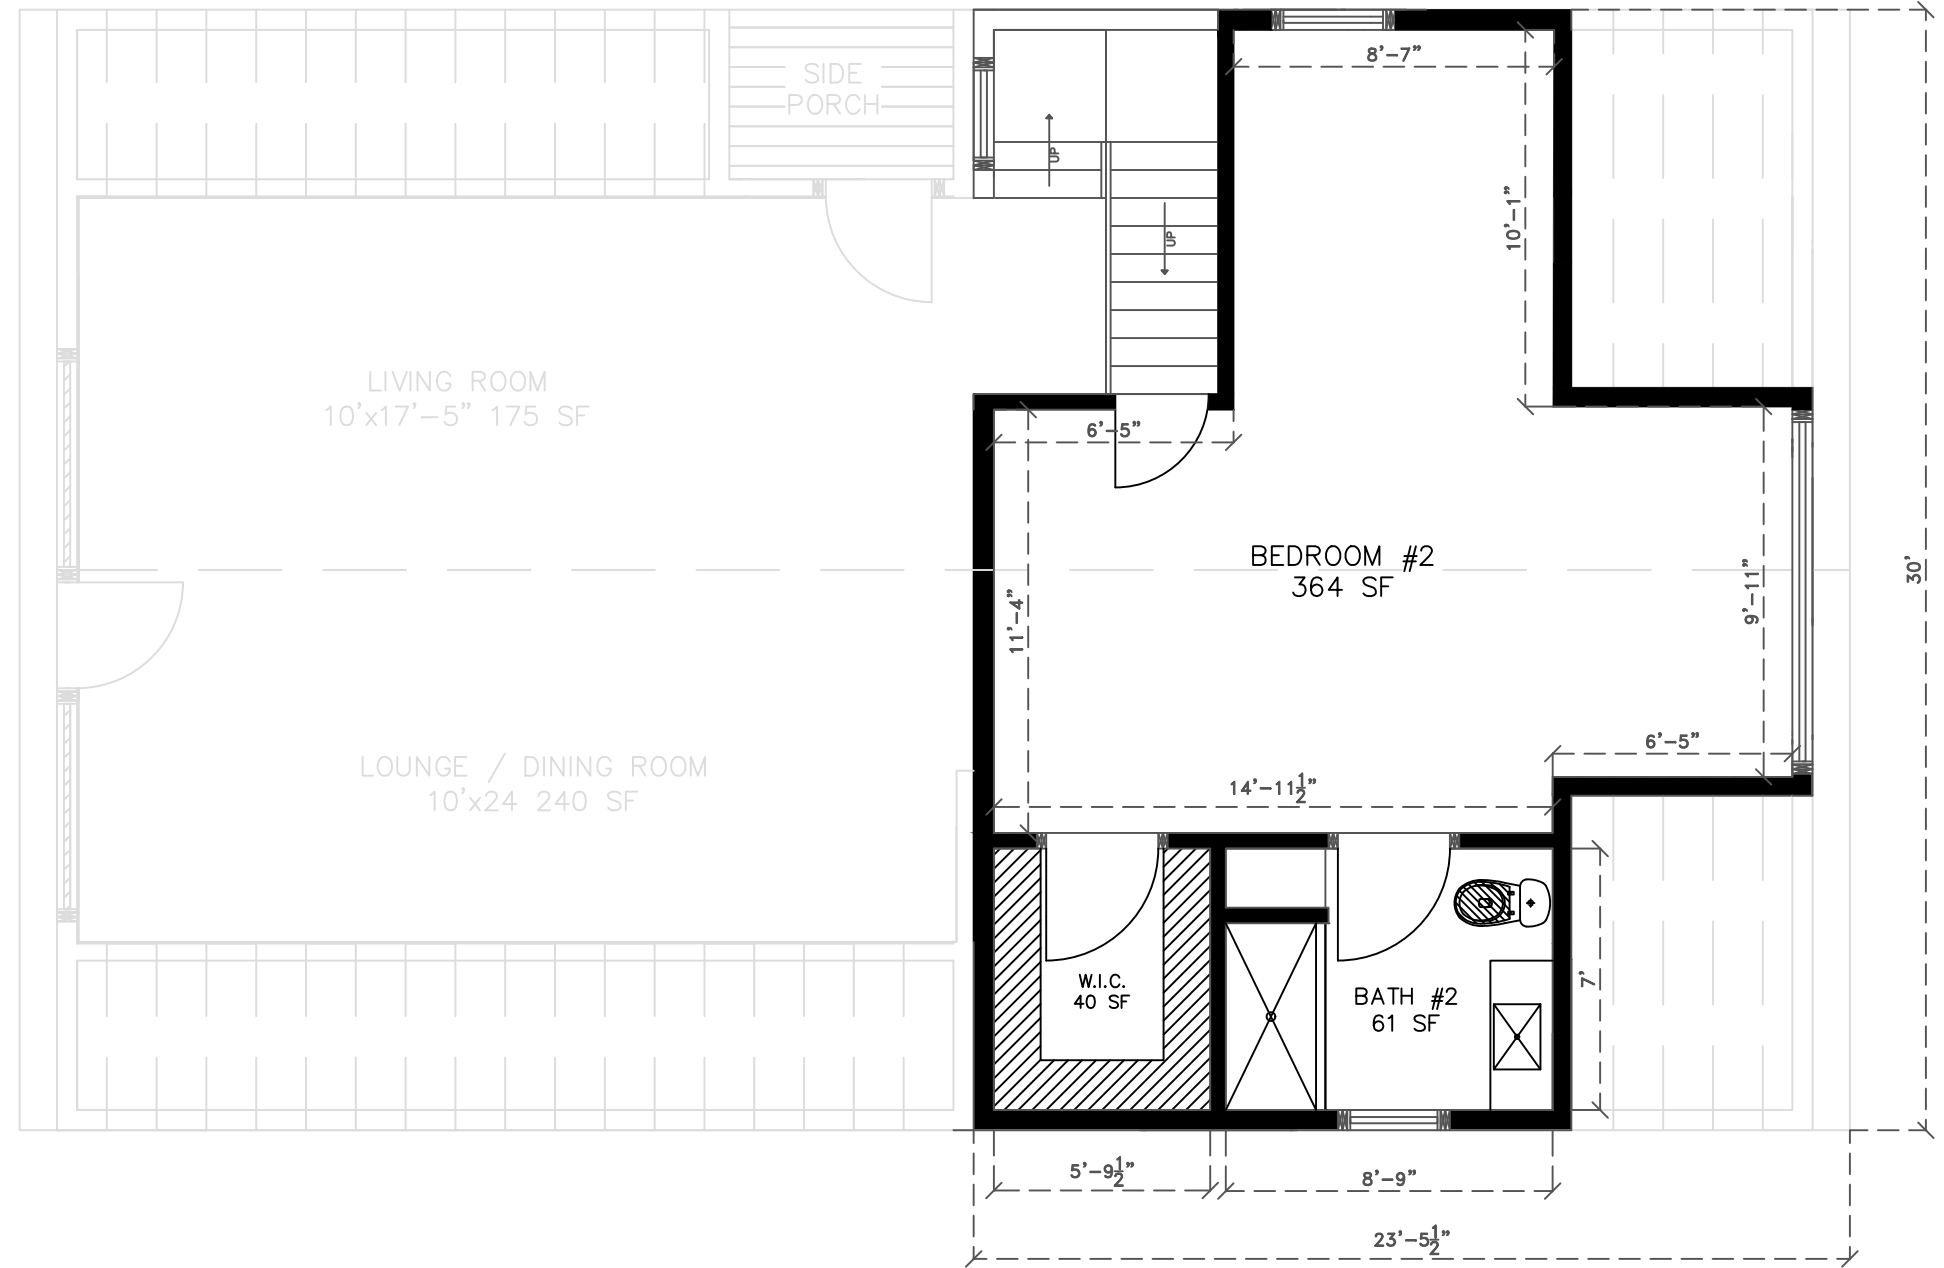

1ST FLOOR

ZOOK CABINS  
 5075 Lower Valley Rd. Suite B  
 Atglen, PA 19310 USA

SCALE: 1/4" = 1'0"  
 DRAWN BY: DW  
 ISSUED: 9.18.24  
 REVISED:

MODULAR  
 3 BOX  
 A-FRAME  
 2 BEDROOM

1st Floor

Any unauthorised use, reproduction, or distribution of these plans, whether in whole or in part, is expressly prohibited without prior written consent.

2nd FLOOR

ZOOK CABINS  
 5075 Lower Valley Rd. Suite B  
 Atglen, PA 19310 USA

SCALE: 1/4" = 1'0"  
 DRAWN BY: DW  
 ISSUED: 9.18.24  
 REVISED:

MODULAR  
 3 BOX  
 A-FRAME  
 2 BEDROOM

Any unauthorised use, reproduction, or distribution of these plans, whether in whole or in part, is expressly prohibited without prior written consent.