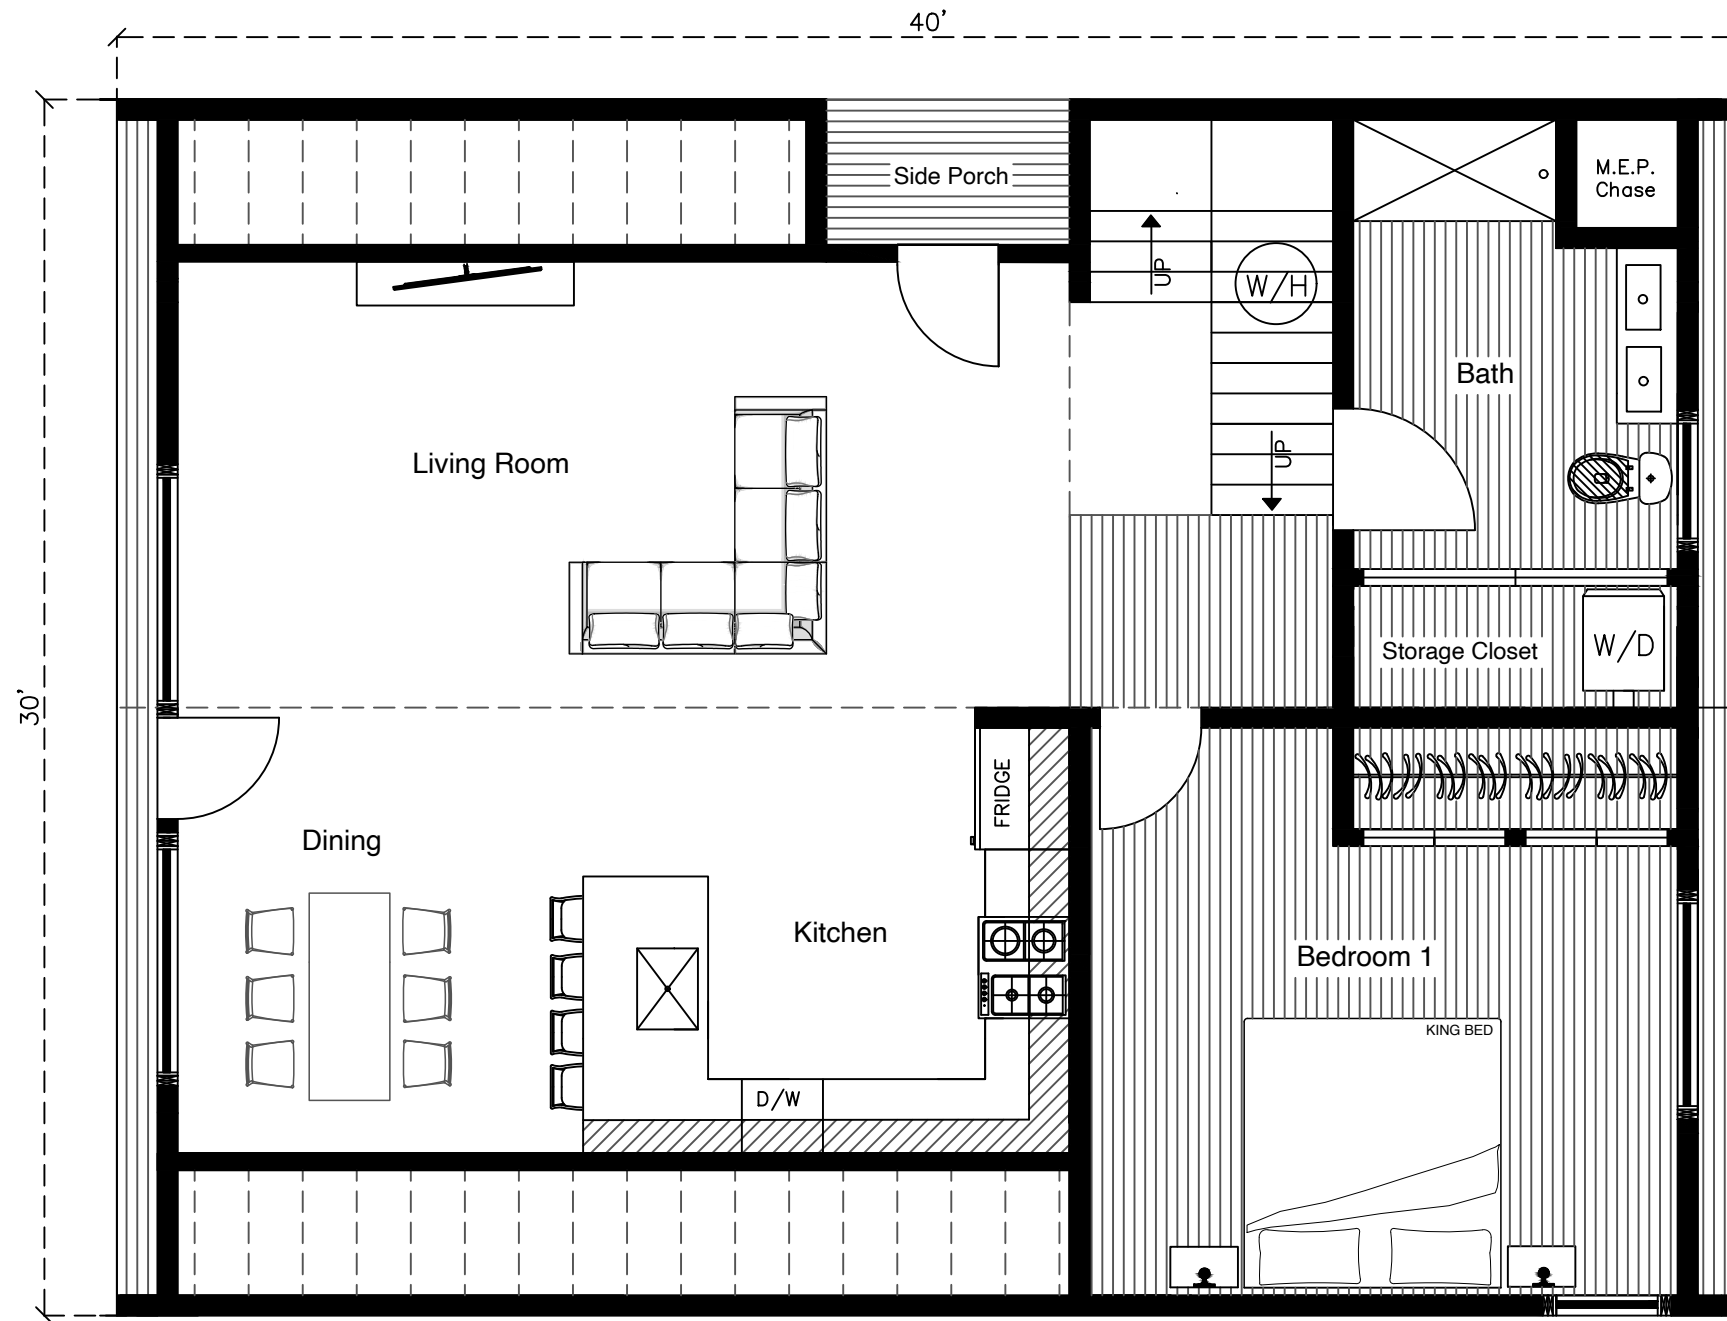

# Ground Level

# 2nd Level

## 40' BASE A-FRAME

1 Bed / 1 Bath  
1,665 SQ. FT.

Dwell Beyond  
the Ordinary **Cabins**