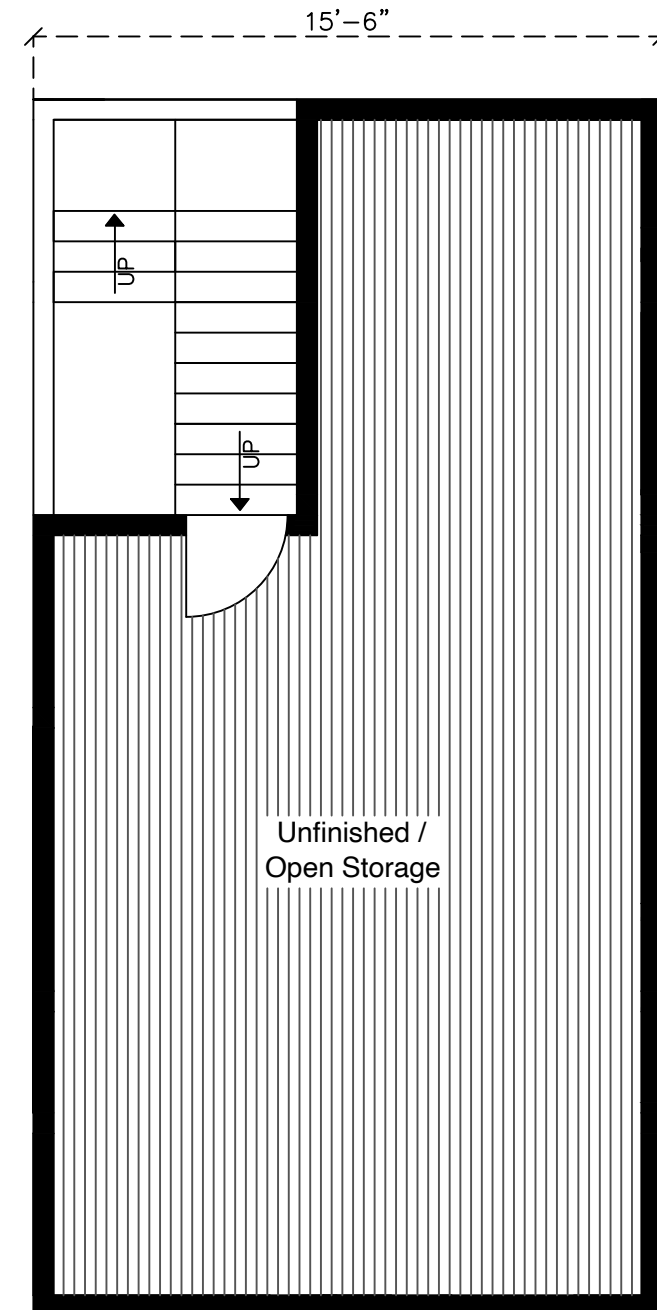

# Ground Level

## 40' BASE A-FRAME

1 Bed / 1 Bath  
1,665 SQ. FT.

Dwell Beyond  
the Ordinary **Cabins**