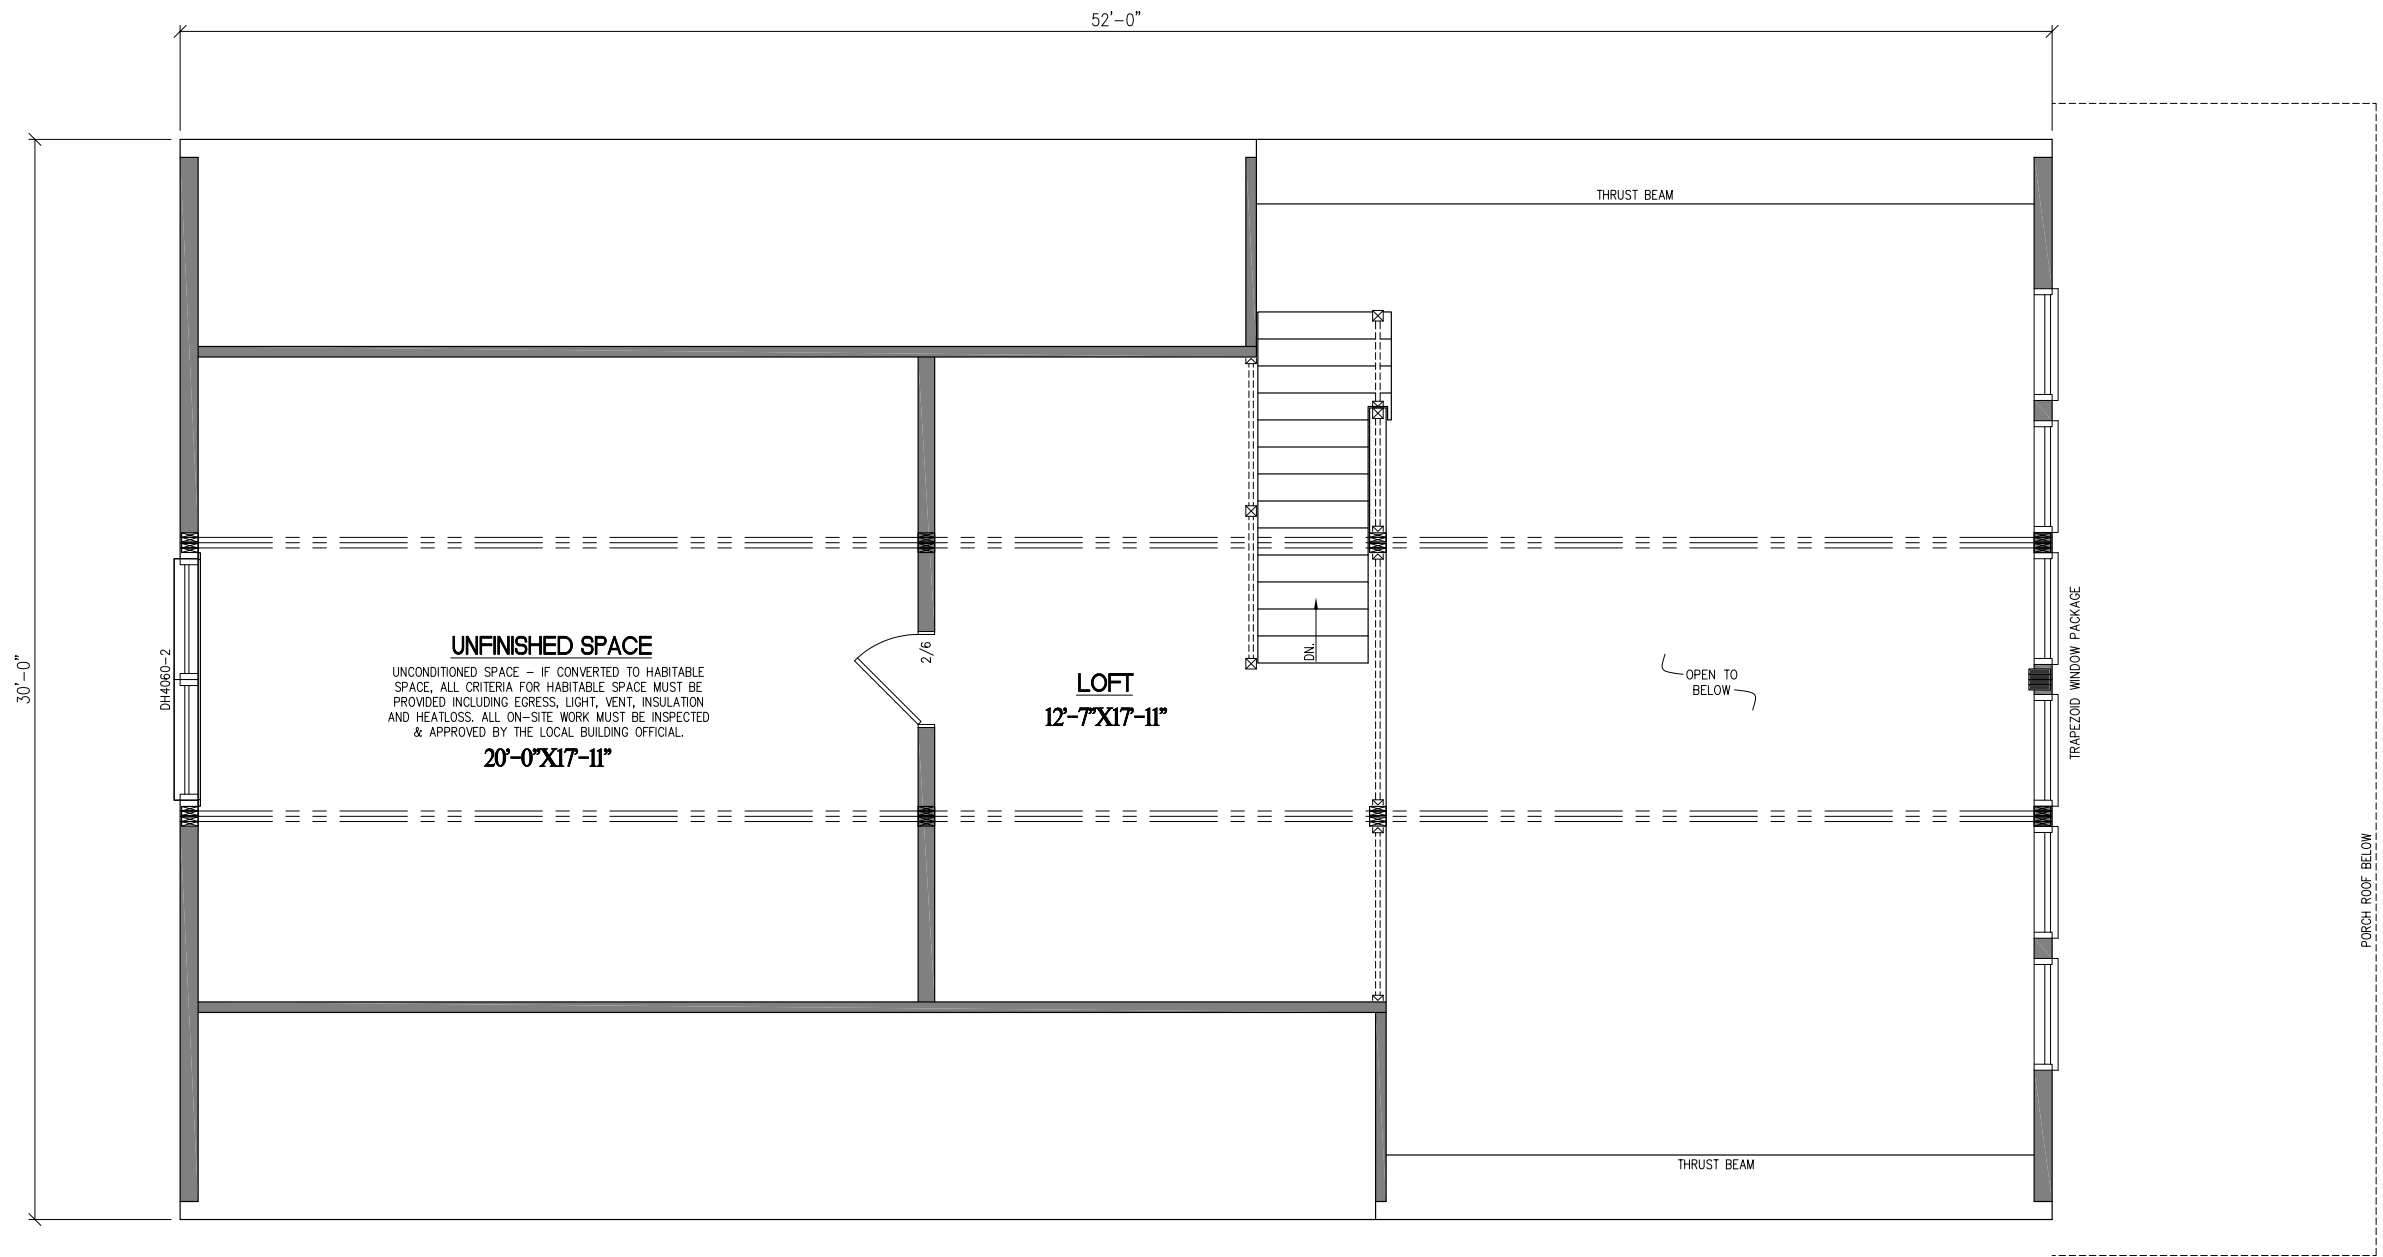

30x52 THE TARN

1,560 SQ.FT. 1st FLOOR / 2,148 TOTAL

30x52 THE TARN

588 SQ.FT. 2nd FLOOR