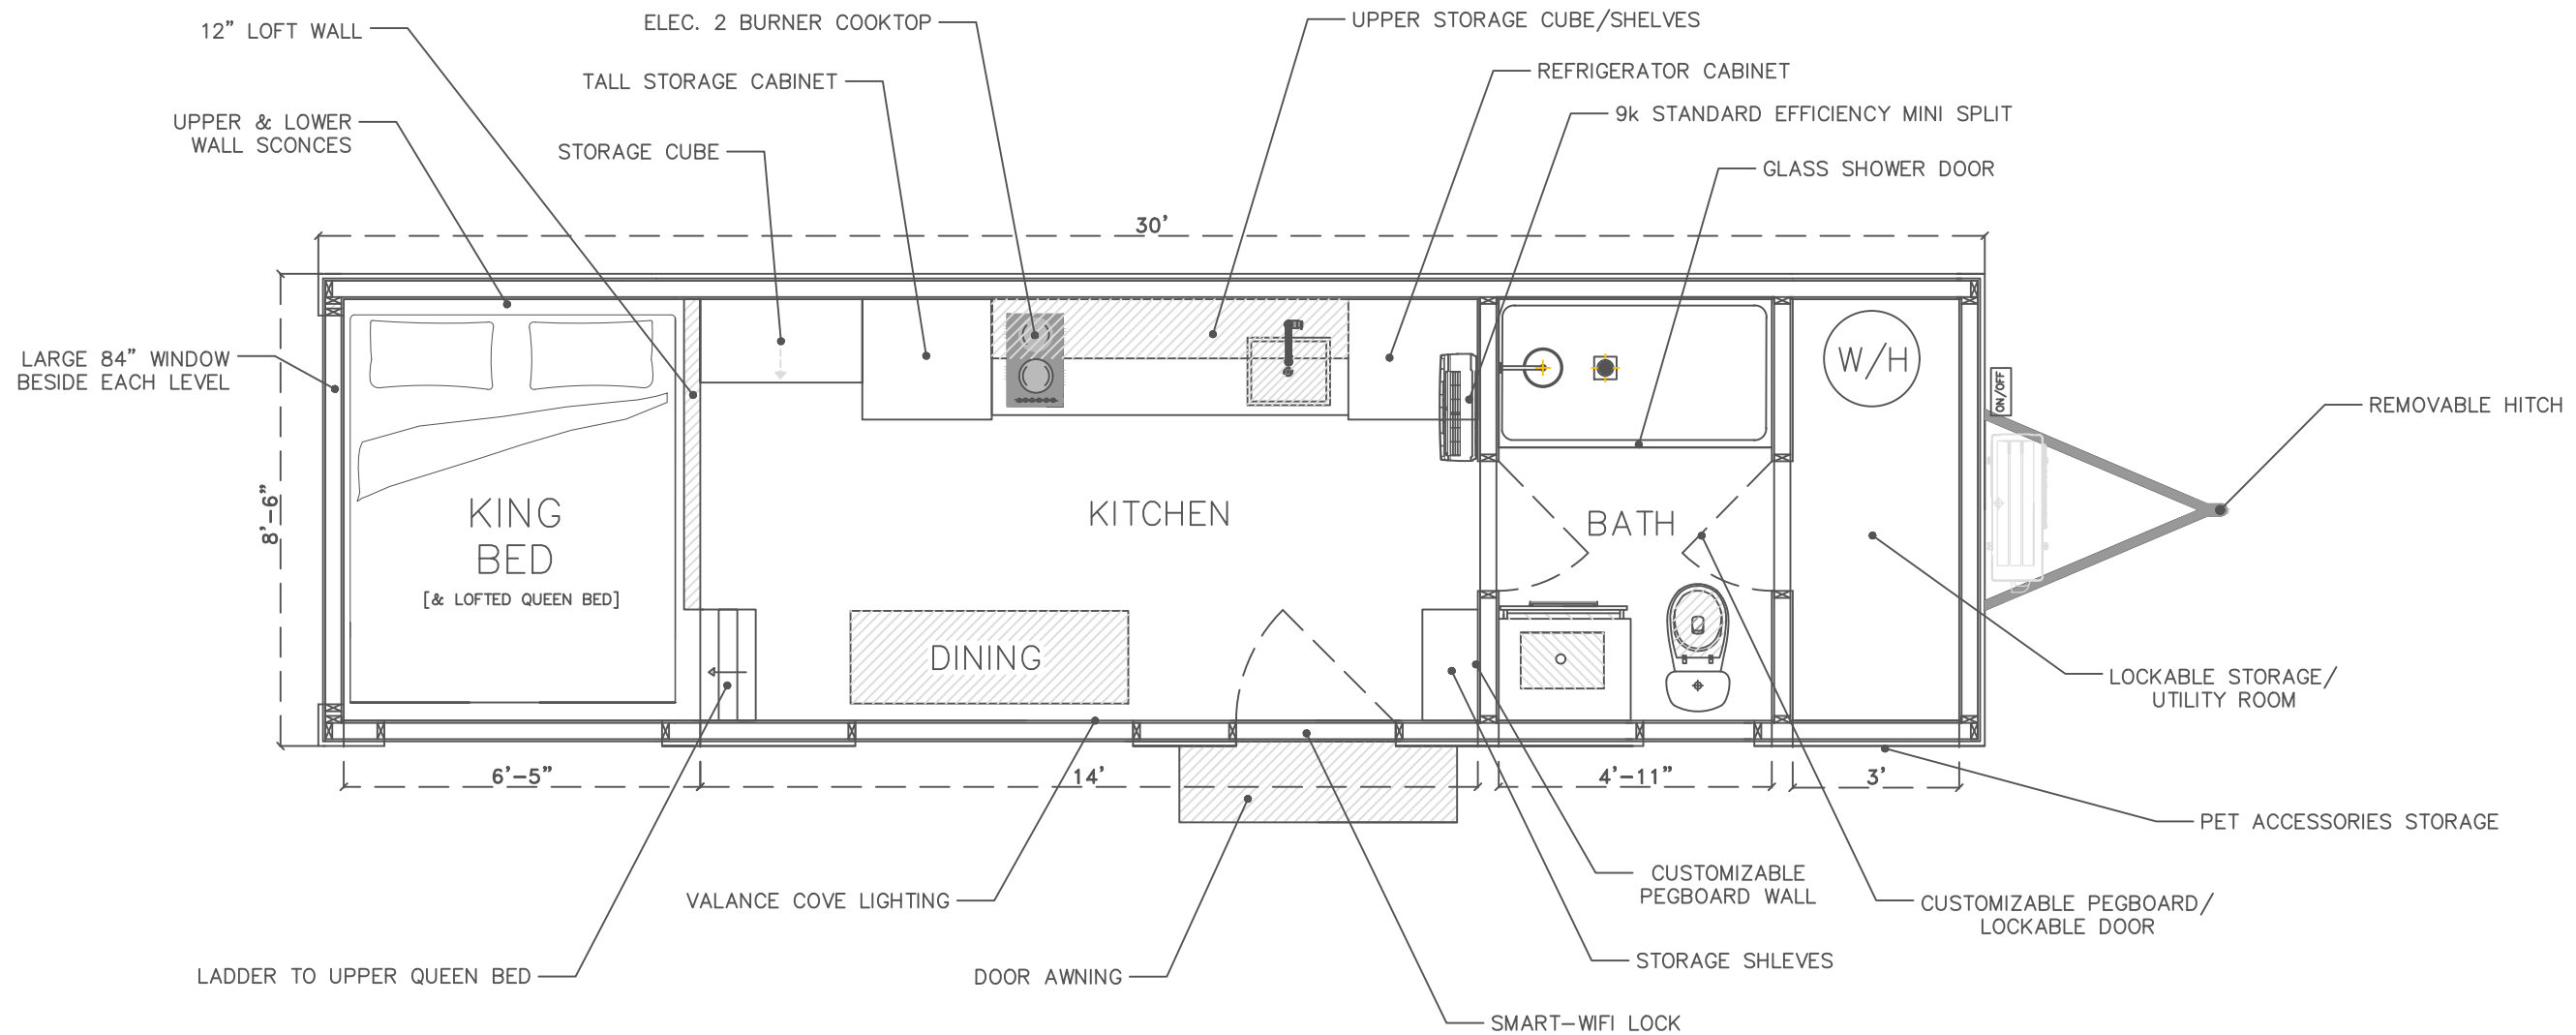

# THE NOOK

30' PARK MODEL

ZOOK CABINS  
 5075 Lower Valley Rd. Suite B  
 Atglen, PA 19310 USA

SCALE: 1/4" = 1'0"  
 DRAWN BY: DW  
 ISSUED: 5.3.24  
 REVISED: 5.28.24

## PEAK

THE 30' NOOK  
 FLOOR PLAN V2

Any unauthorised use, reproduction, or distribution of these plans, whether in whole or in part, is expressly prohibited without prior written consent.

COPYRIGHT 2024