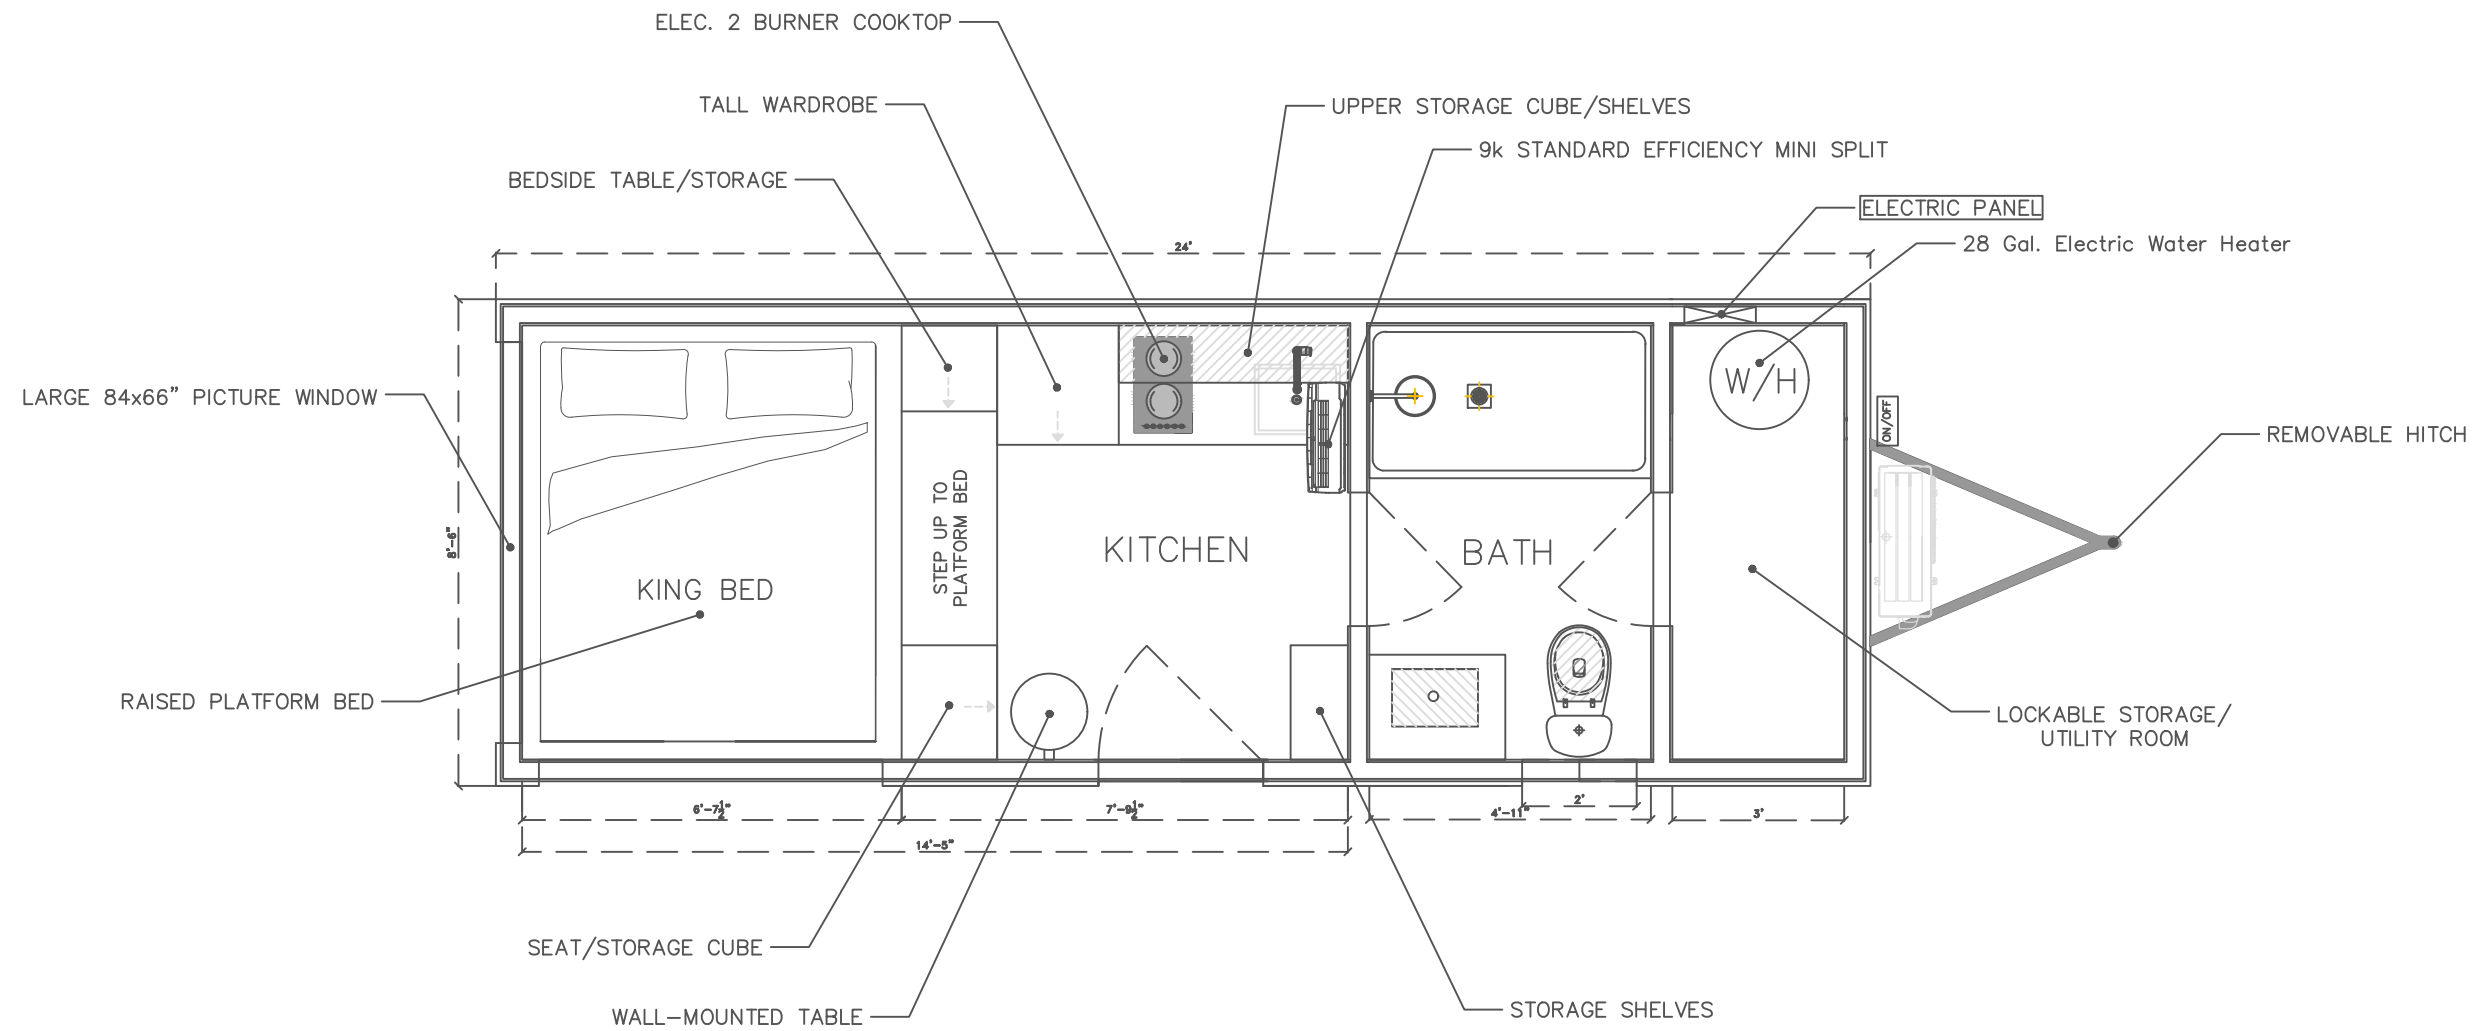

THE NOOK

24' PARK MODEL

ZOOK CABINS
 5075 Lower Valley Rd. Suite B
 Atglen, PA 19310 USA

SCALE: 1/4" = 1'0"
 DRAWN BY: DW
 ISSUED: 5.3.24
 REVISED: 5.20.24

BASE
 THE 24' NOOK
 FLOOR PLAN V2

Any unauthorised use, reproduction, or distribution of these plans, whether in whole or in part, is expressly prohibited without prior written consent.