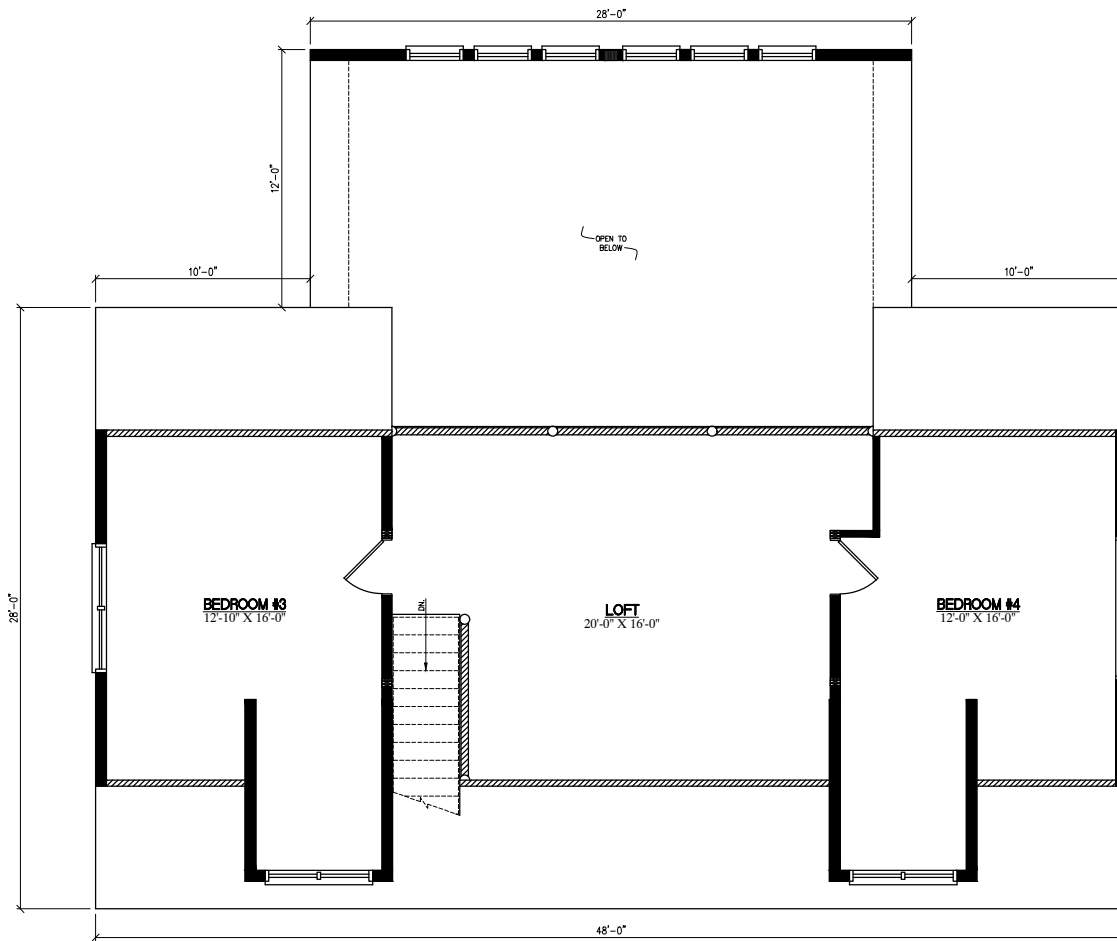

28' x 48' CANYON LODGE FIRST FLOOR 1680 SQ.FT.

28' x 48' CANYON LODGE SECOND FLOOR 835 SQ.FT.