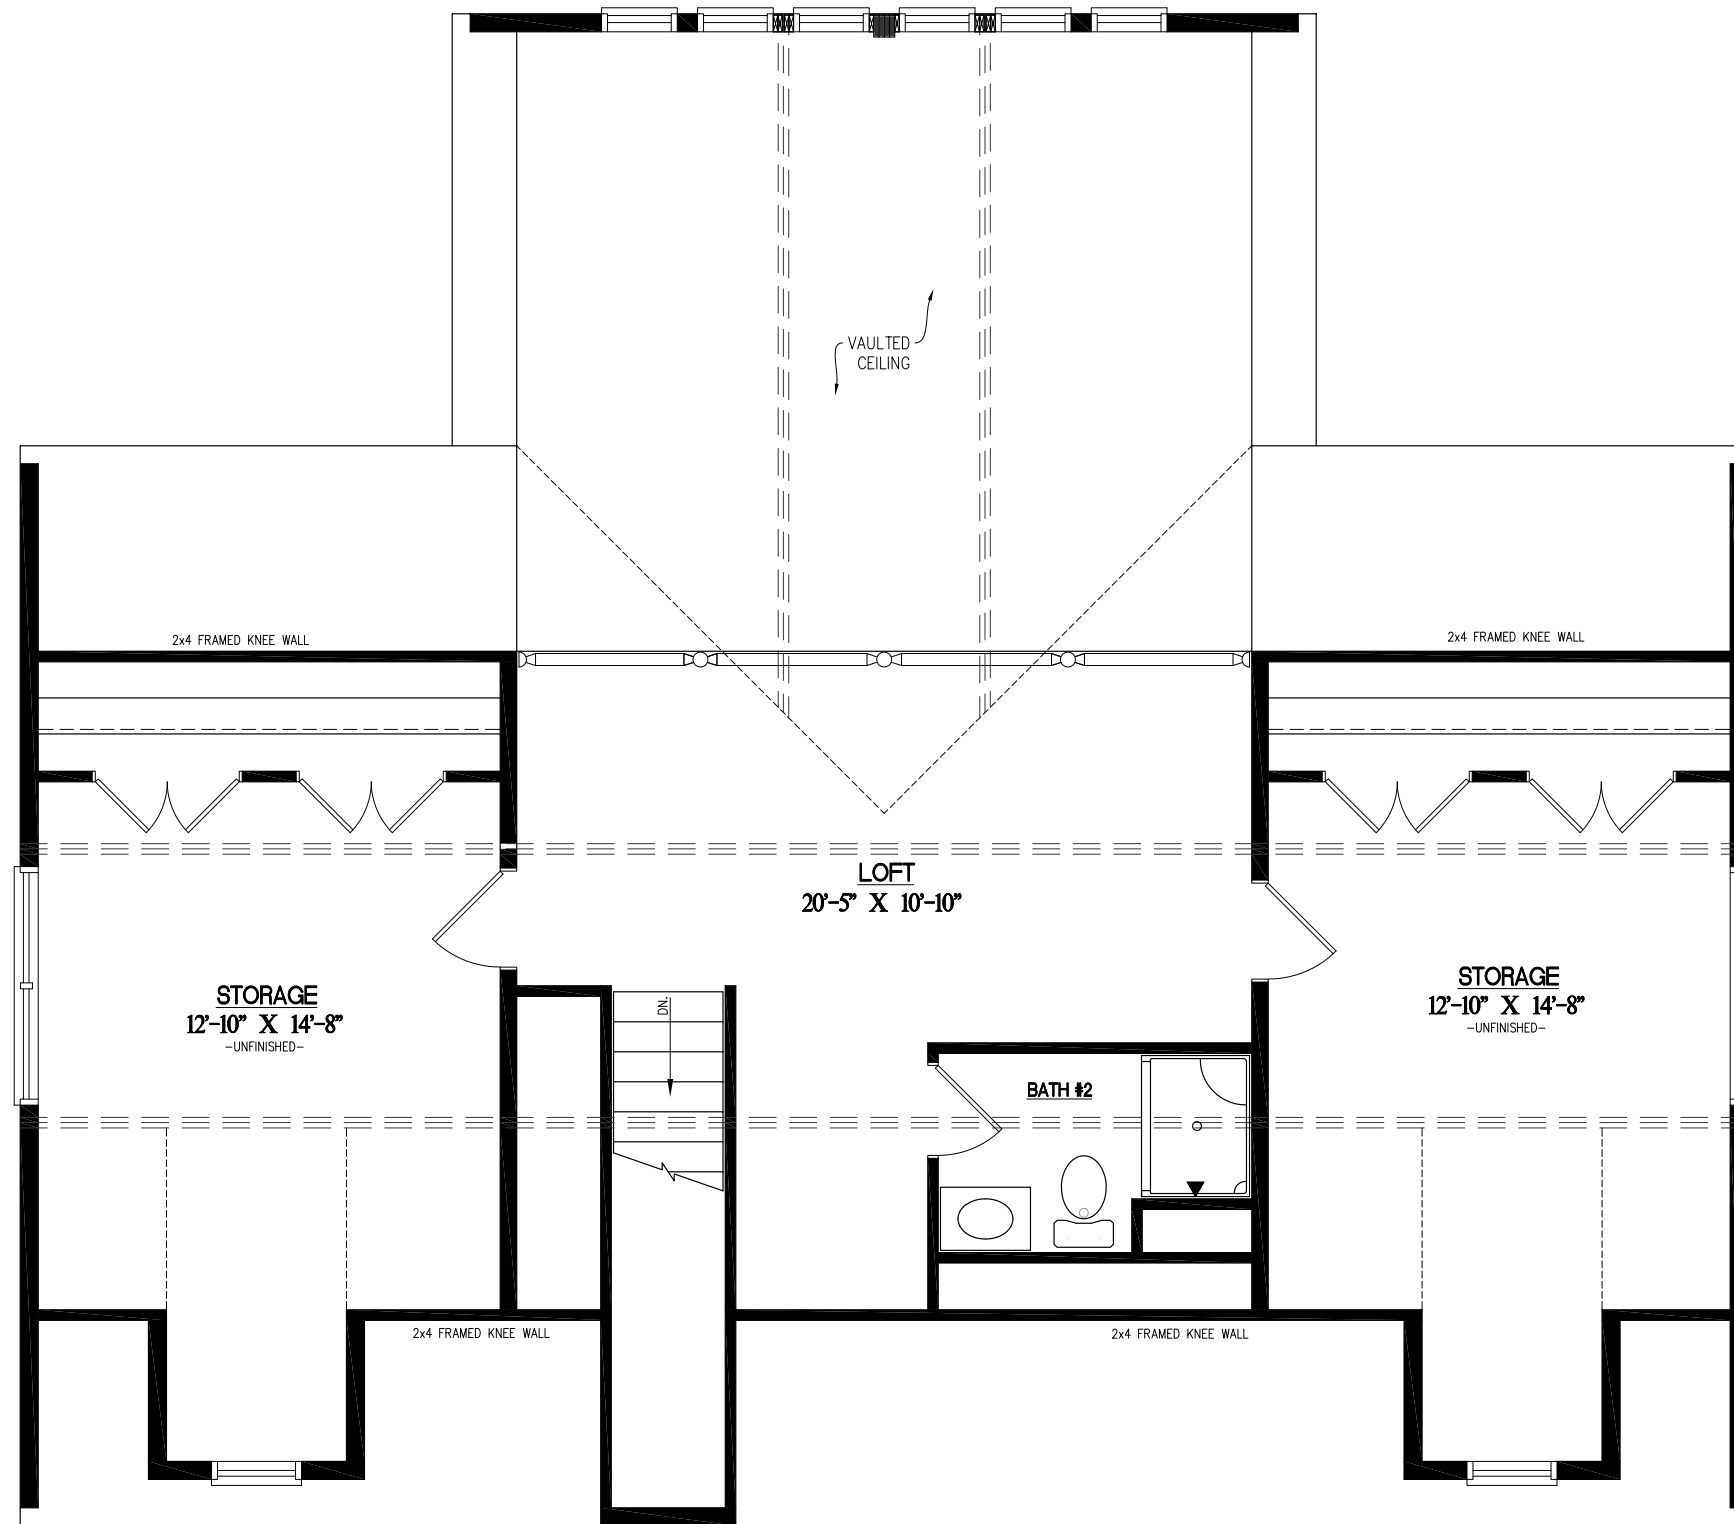

30x48 CANYON LODGE

1,728 SQ.FT.

(2,054 TOTAL SQ.FT. FINISHED)

30'x48' CANYON LODGE

326 SQ.FT. LOFT

(590 SQ.FT. STORAGE)