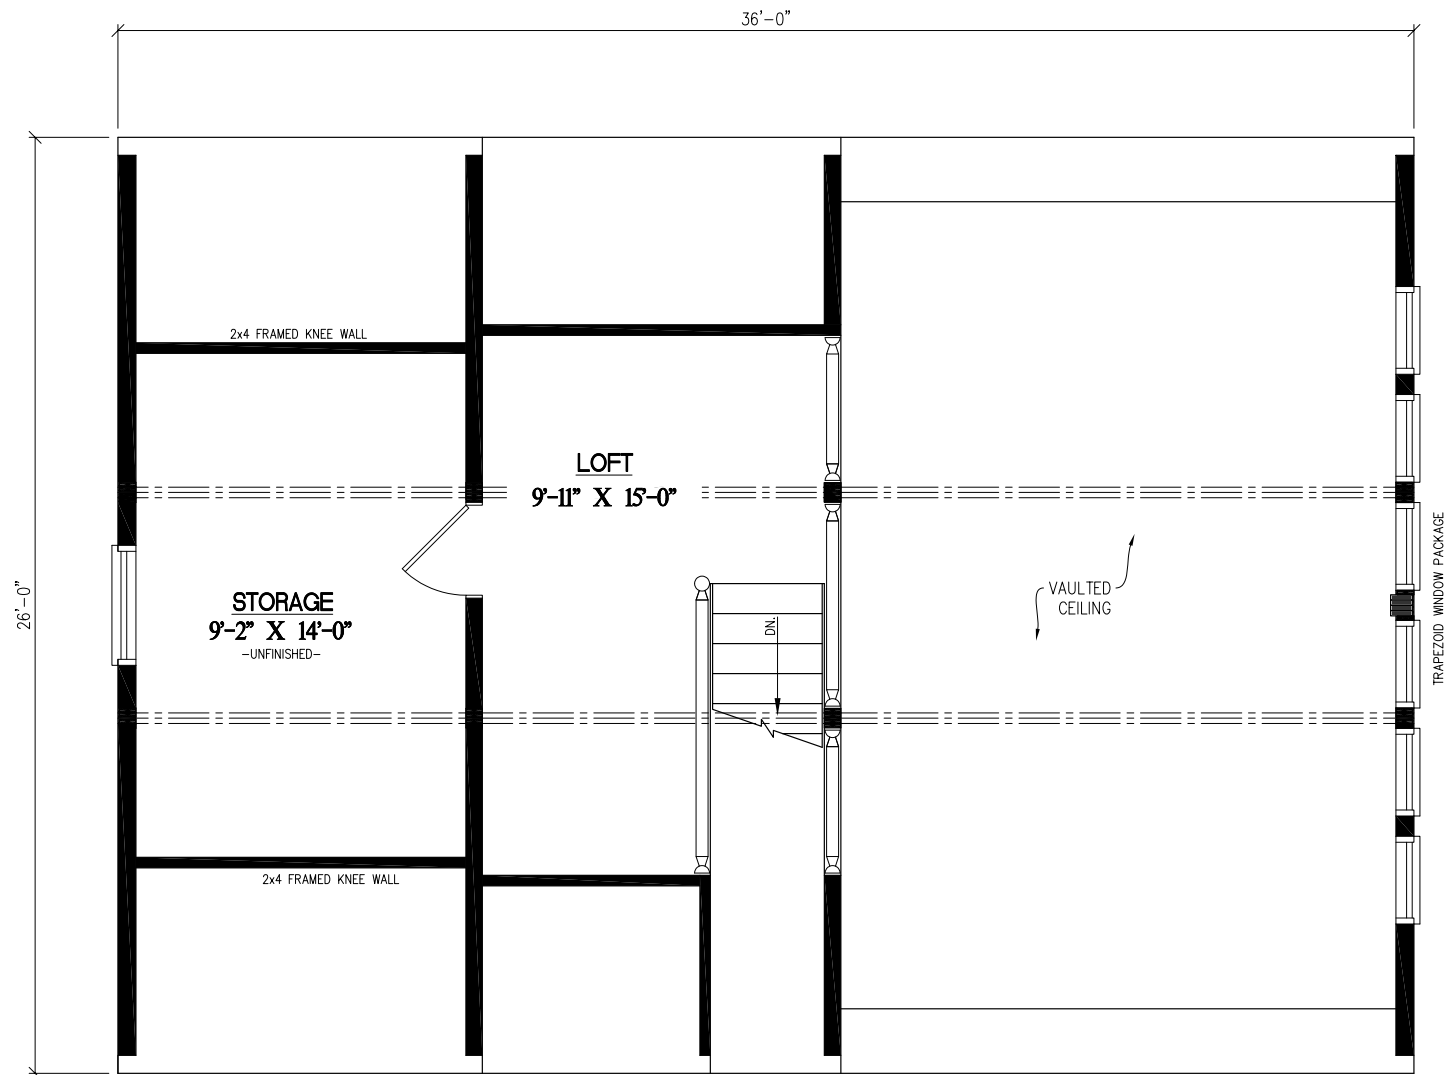

26' x 36' GLACIER

936 SQ.FT.

(1,039 TOTAL SQ.FT. FINISHED)

26' x 36' GLACIER

93 SQ.FT. LOFT

(147 SQ.FT. STORAGE)