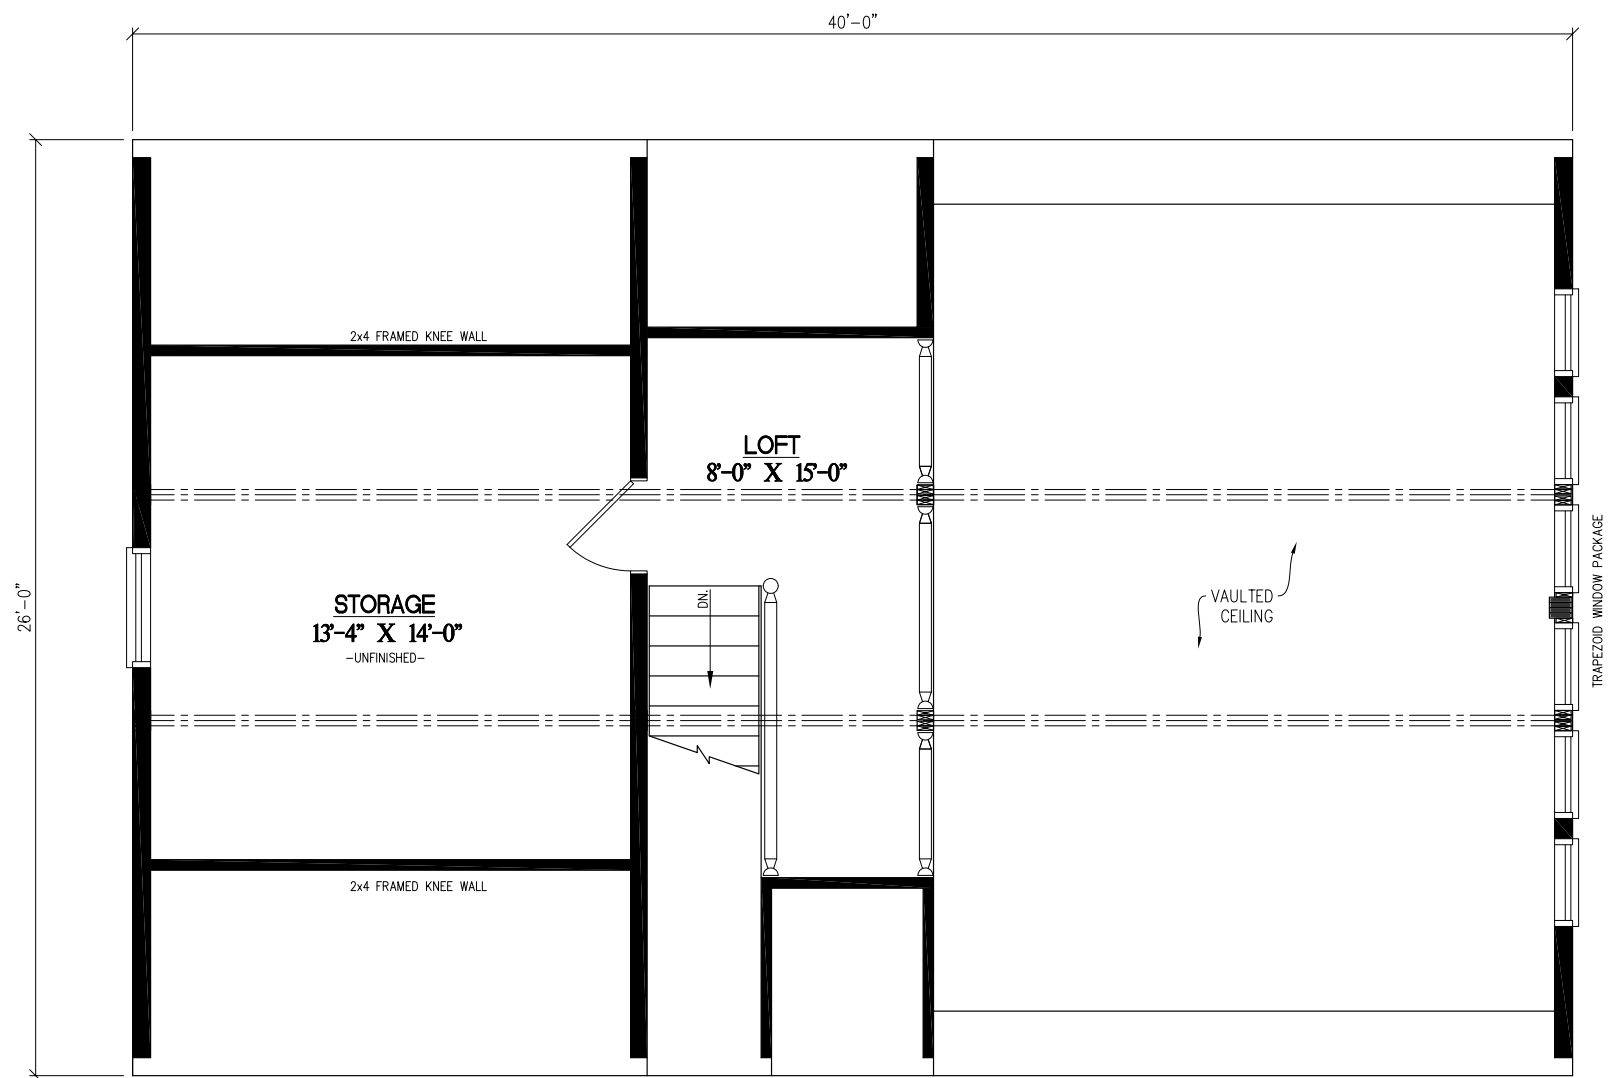

26' x 40' GLACIER

1,040 SQ.FT.

(1,138 TOTAL SQ.FT. FINISHED)

26' x 40' GLACIER

98 SQ.FT. LOFT

(209 SQ.FT. STORAGE)