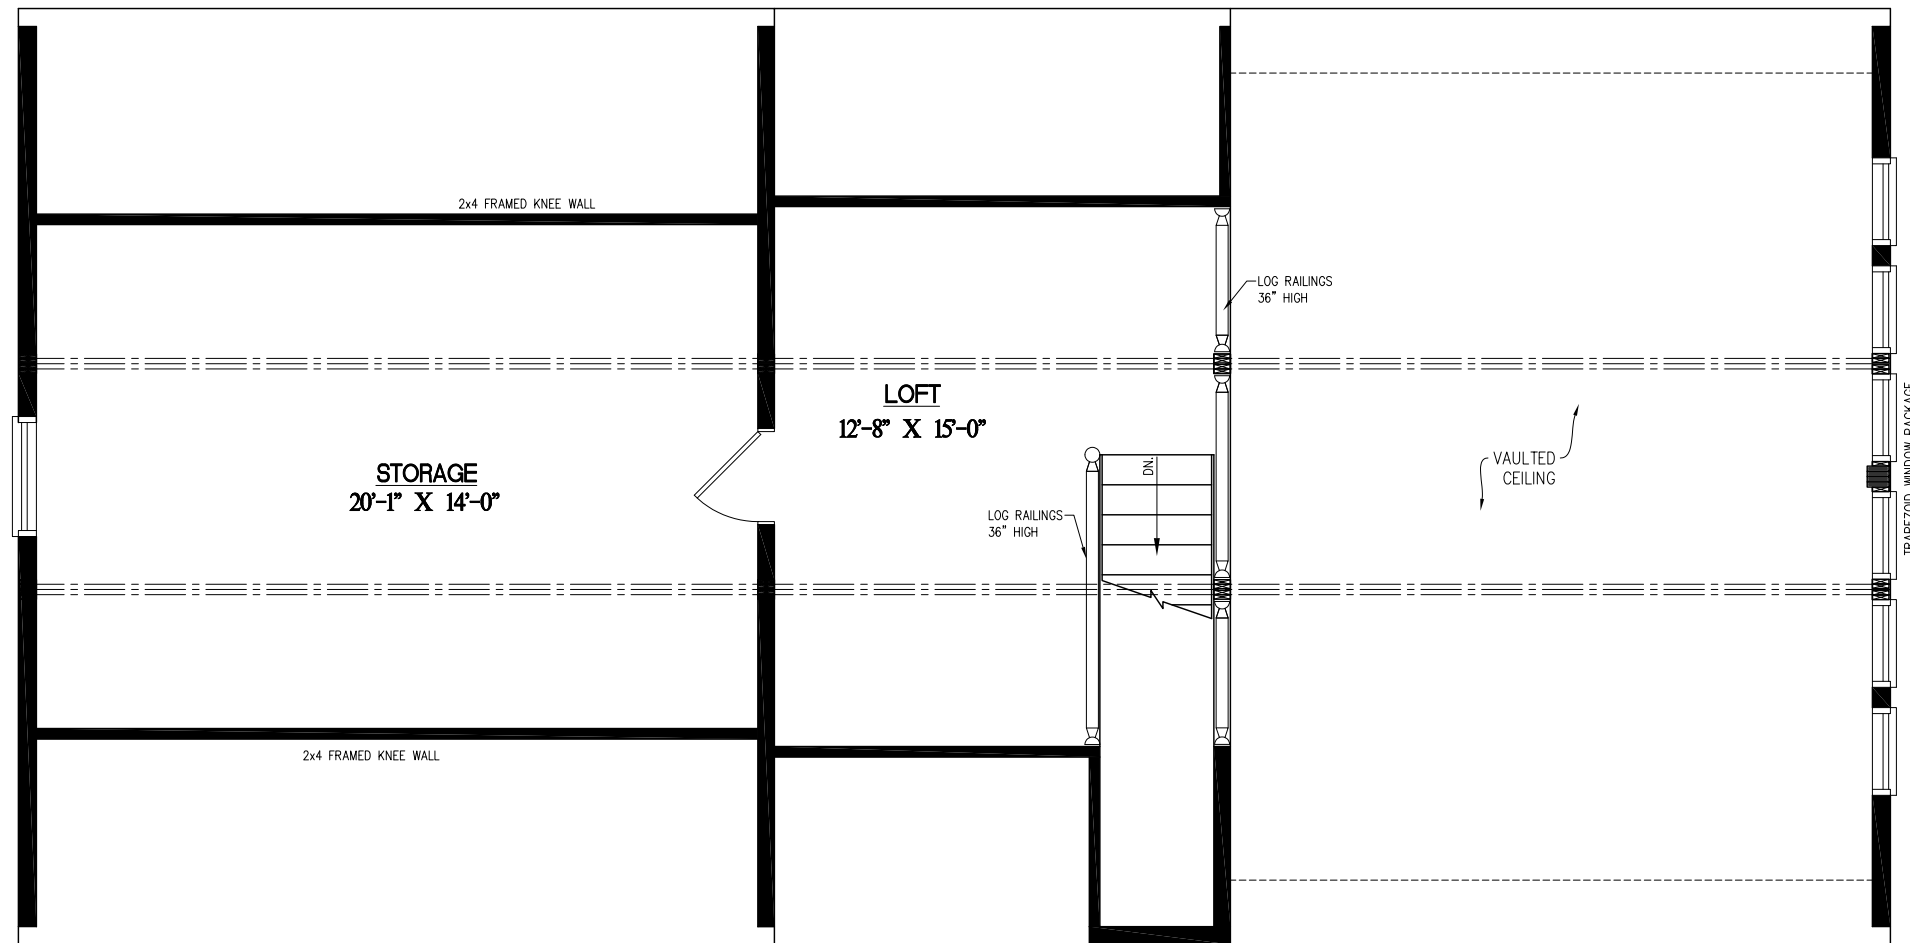

26' x 52' GLACIER

1,352 SQ.FT.

(1,488 TOTAL SQ.FT. FINISHED)

26' x 52' GLACIER

136 SQ.FT. LOFT

(305 SQ.FT. STORAGE)