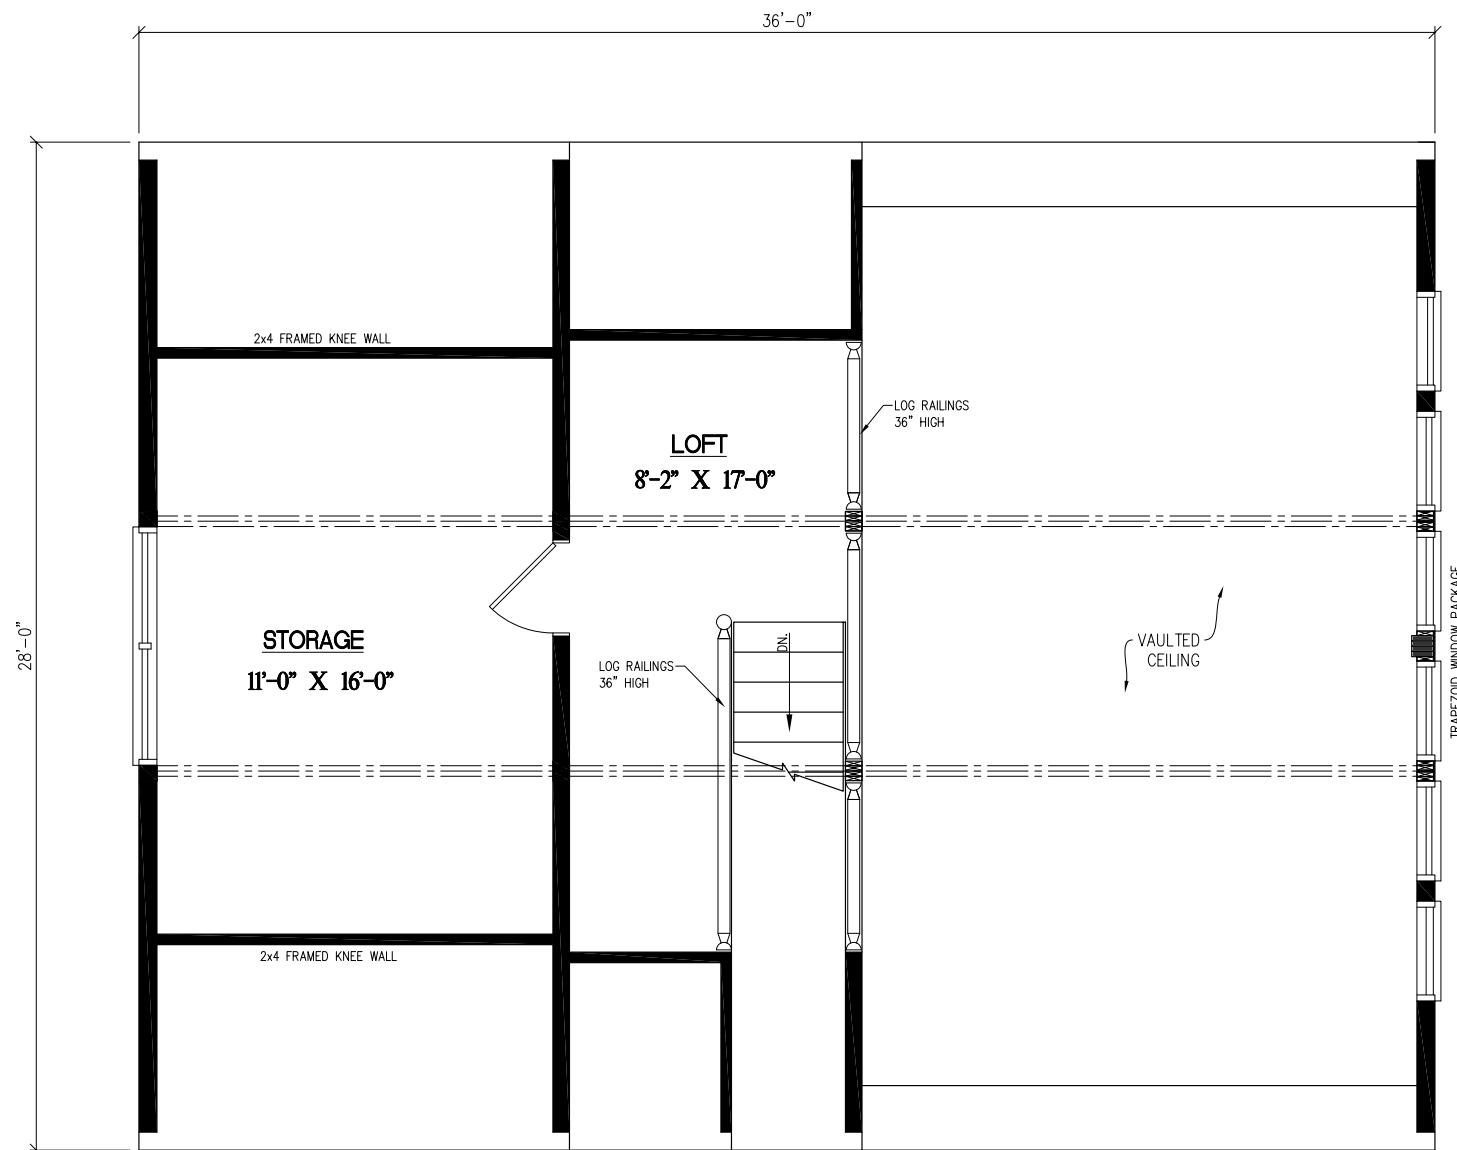

28' x 36' GLACIER

1,008 SQ.FT.

(1,117 TOTAL SQ.FT. FINISHED)

28' x 36' GLACIER

109 SQ.FT. LOFT

(166 SQ.FT. STORAGE)