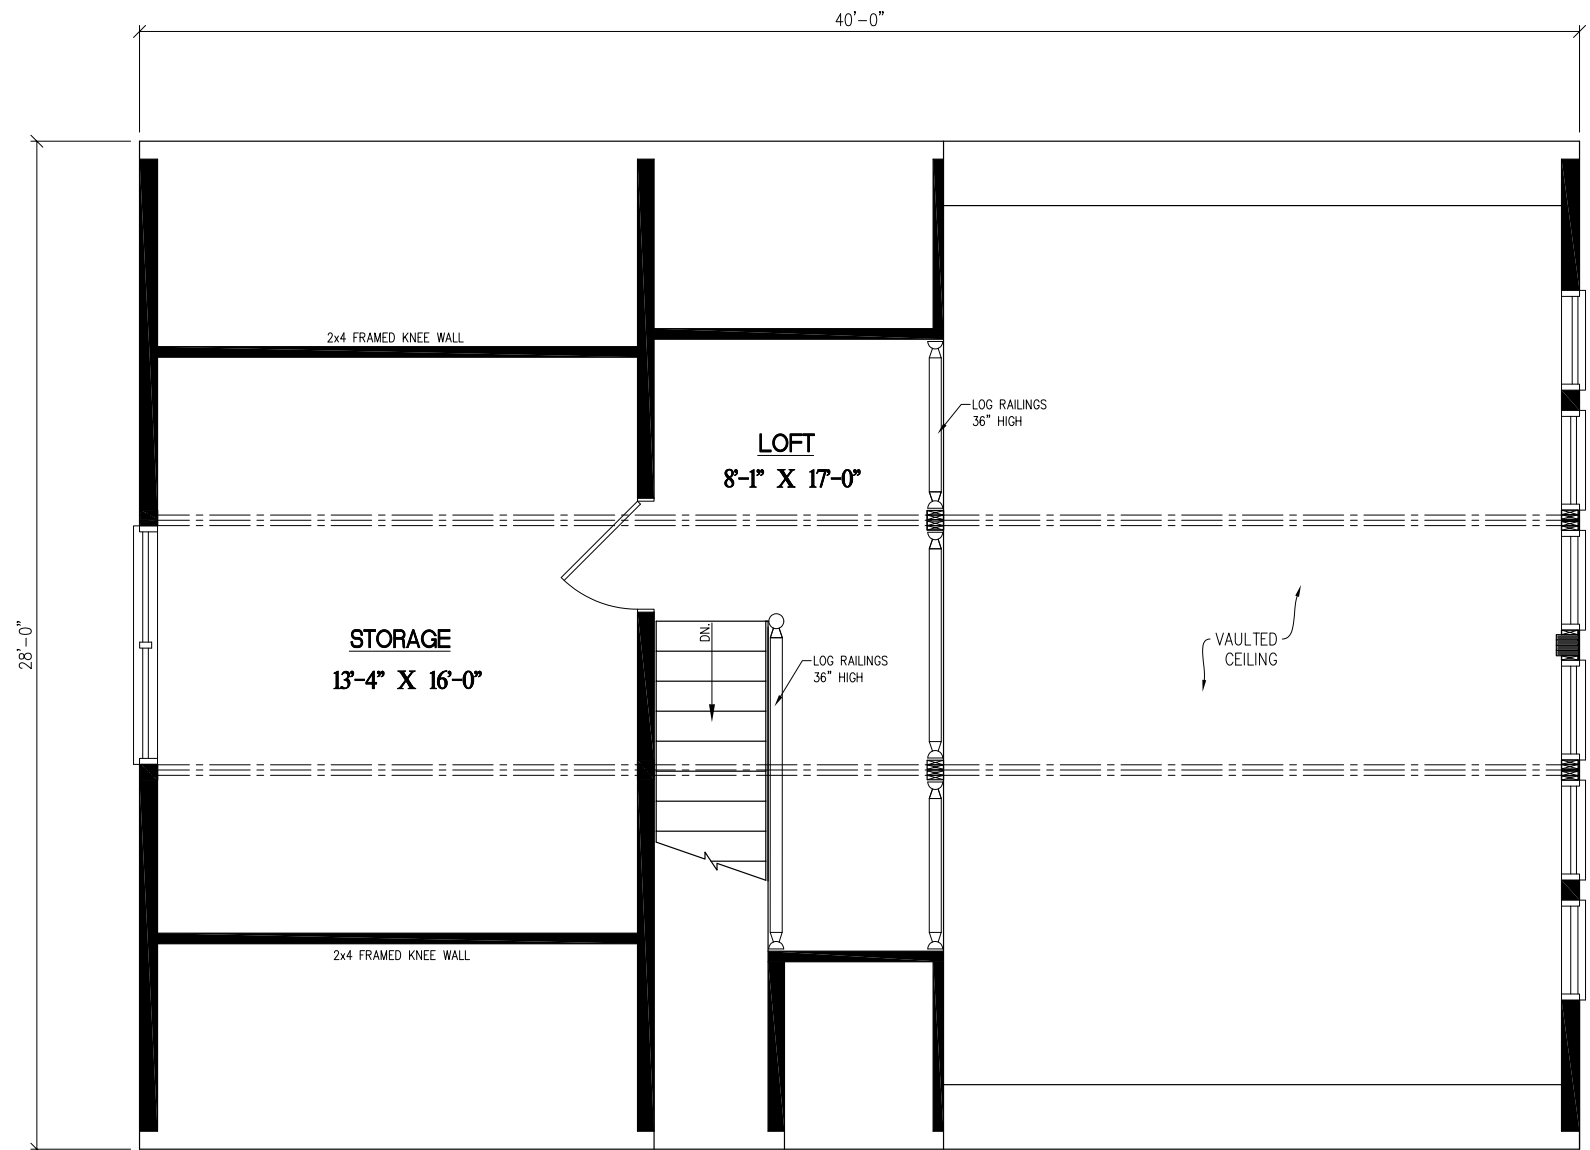

28' x 40' GLACIER

1,120 SQ.FT.

(1,232 TOTAL SQ.FT. FINISHED)

28' x 40' GLACIER

109 SQ.FT. LOFT

(166 SQ.FT. STORAGE)