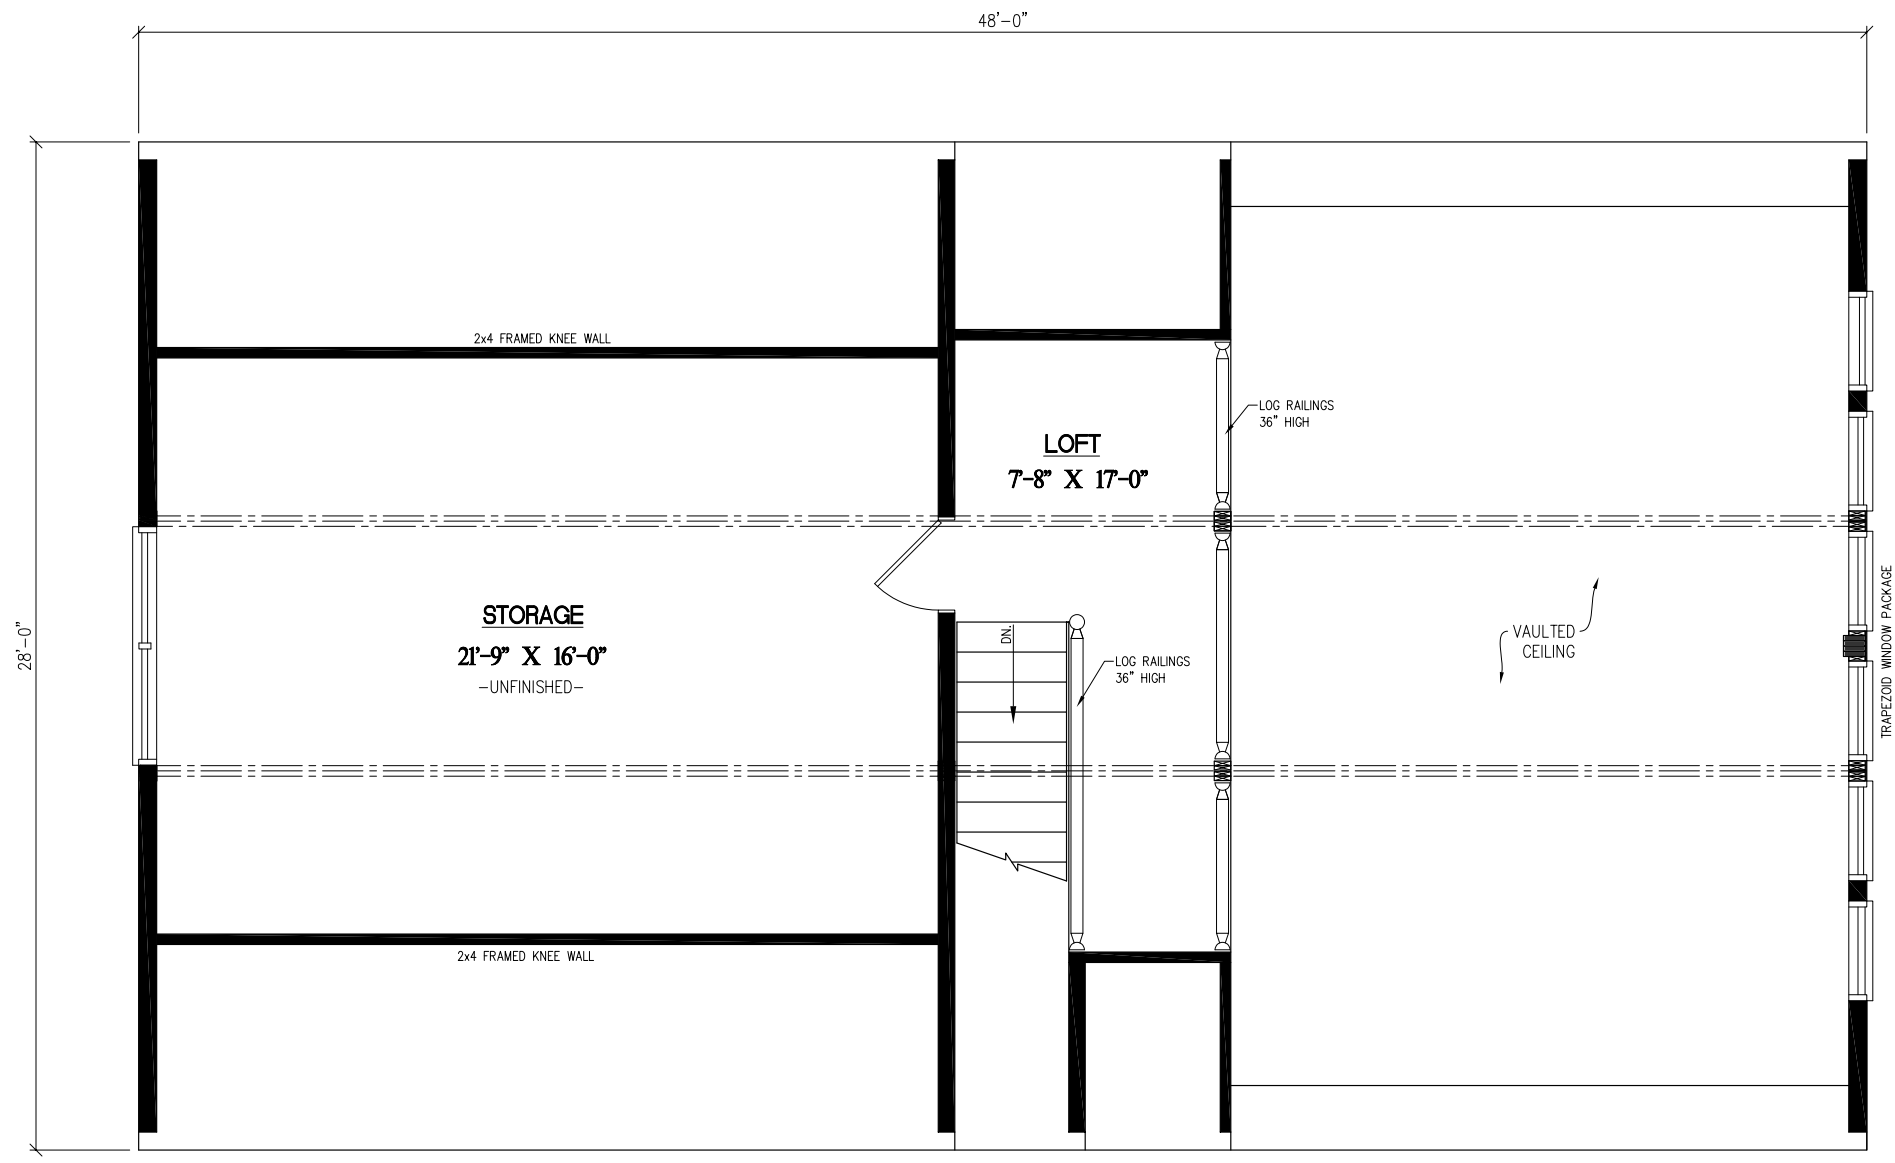

28' x 48' GLACIER

1,344 SQ.FT.

(1,455 TOTAL SQ.FT. FINISHED)

28' x 48' GLACIER

111 SQ.FT. LOFT

(373 SQ.FT. STORAGE)