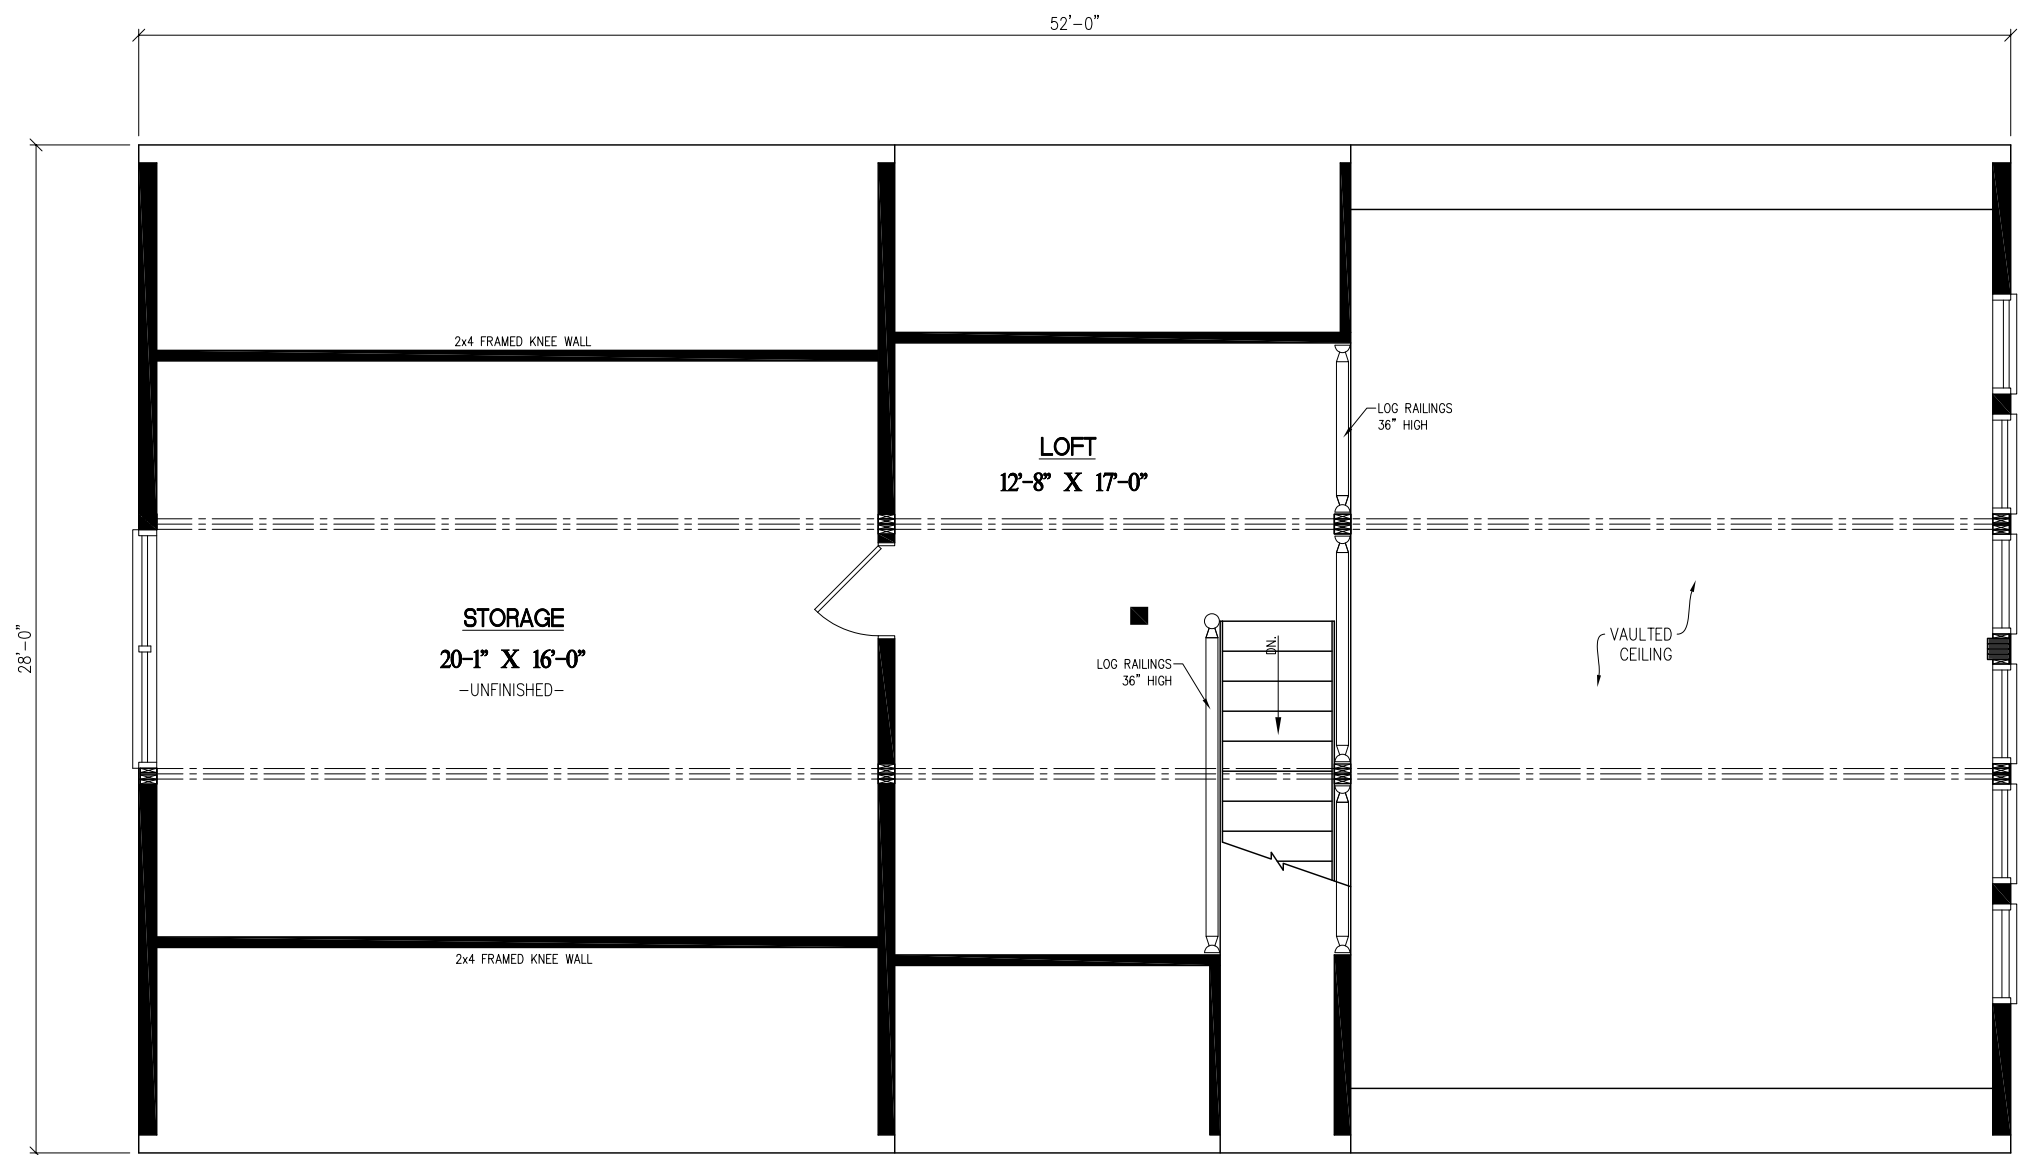

28' x 52' GLACIER

1,456 SQ.FT.

(1,610 TOTAL SQ.FT. FINISHED)

28' x 52' GLACIER

154 SQ.FT. LOFT

(350 SQ.FT. STORAGE)