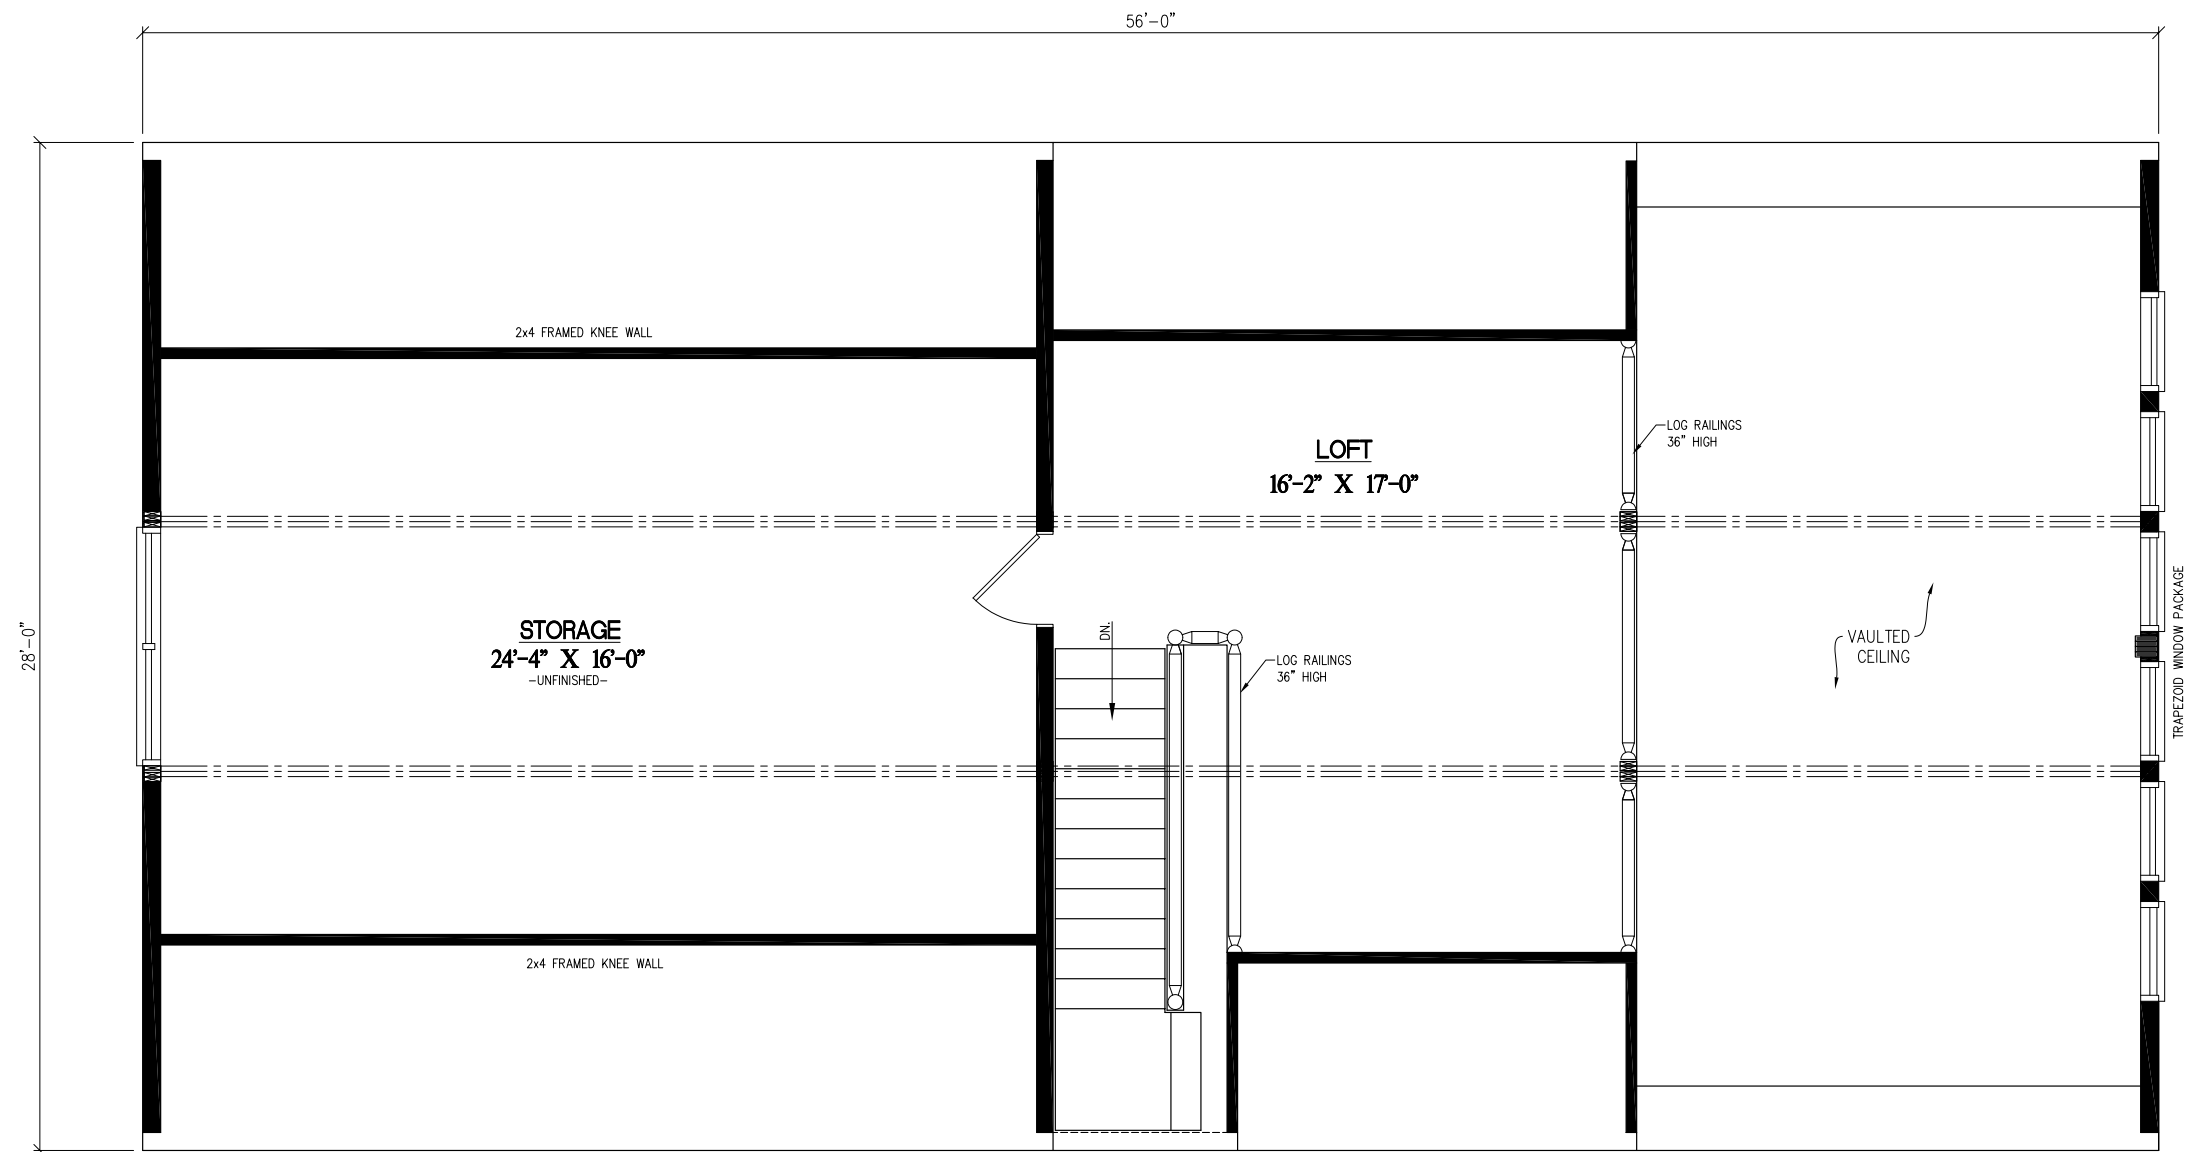

28' x 56' GLACIER

1,568 SQ.FT.

(1,828 TOTAL SQ.FT. FINISHED)

28' x 56' GLACIER

260 SQ.FT. LOFT

(426 SQ.FT. STORAGE)