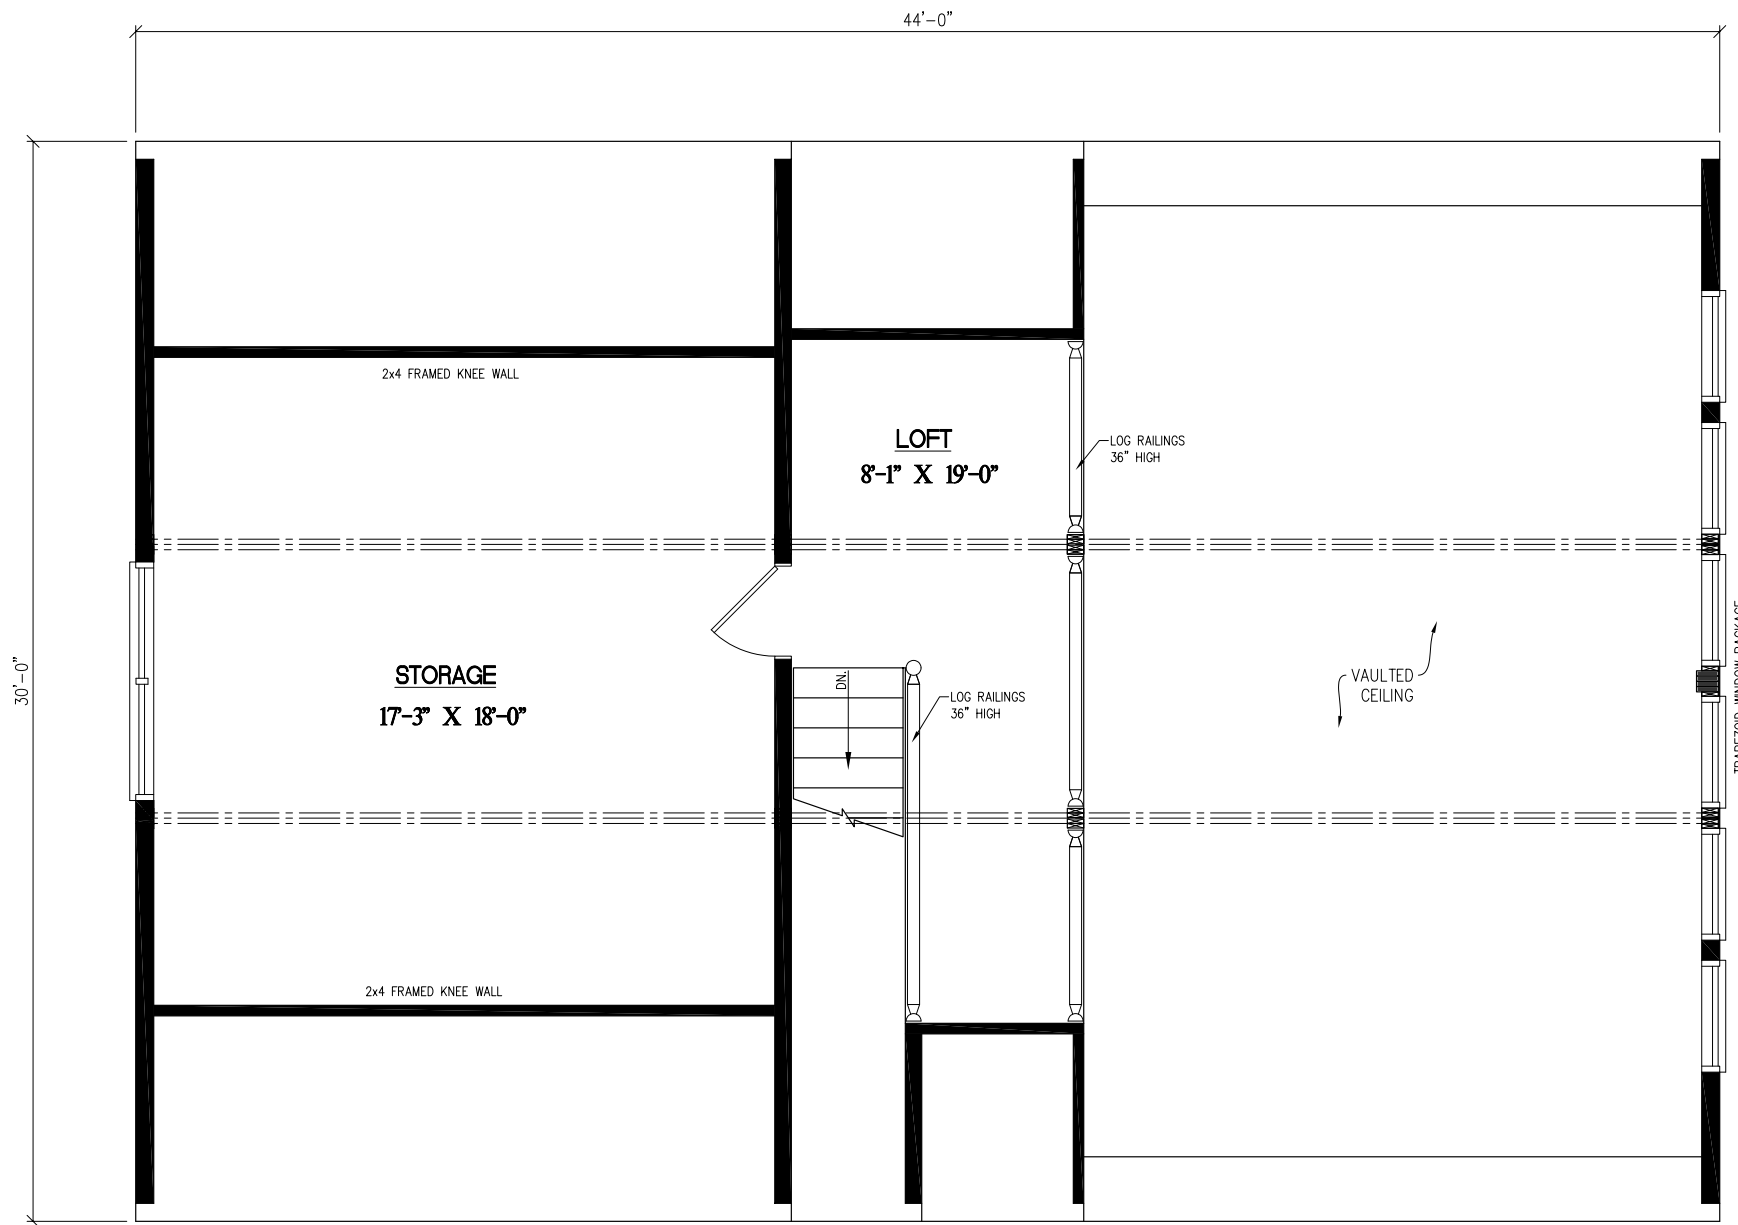

30' x 44' GLACIER

1,320 SQ.FT.

(1,467 TOTAL SQ.FT. FINISHED)

30' x 44' GLACIER

147 SQ.FT. LOFT

(316 SQ.FT. STORAGE)