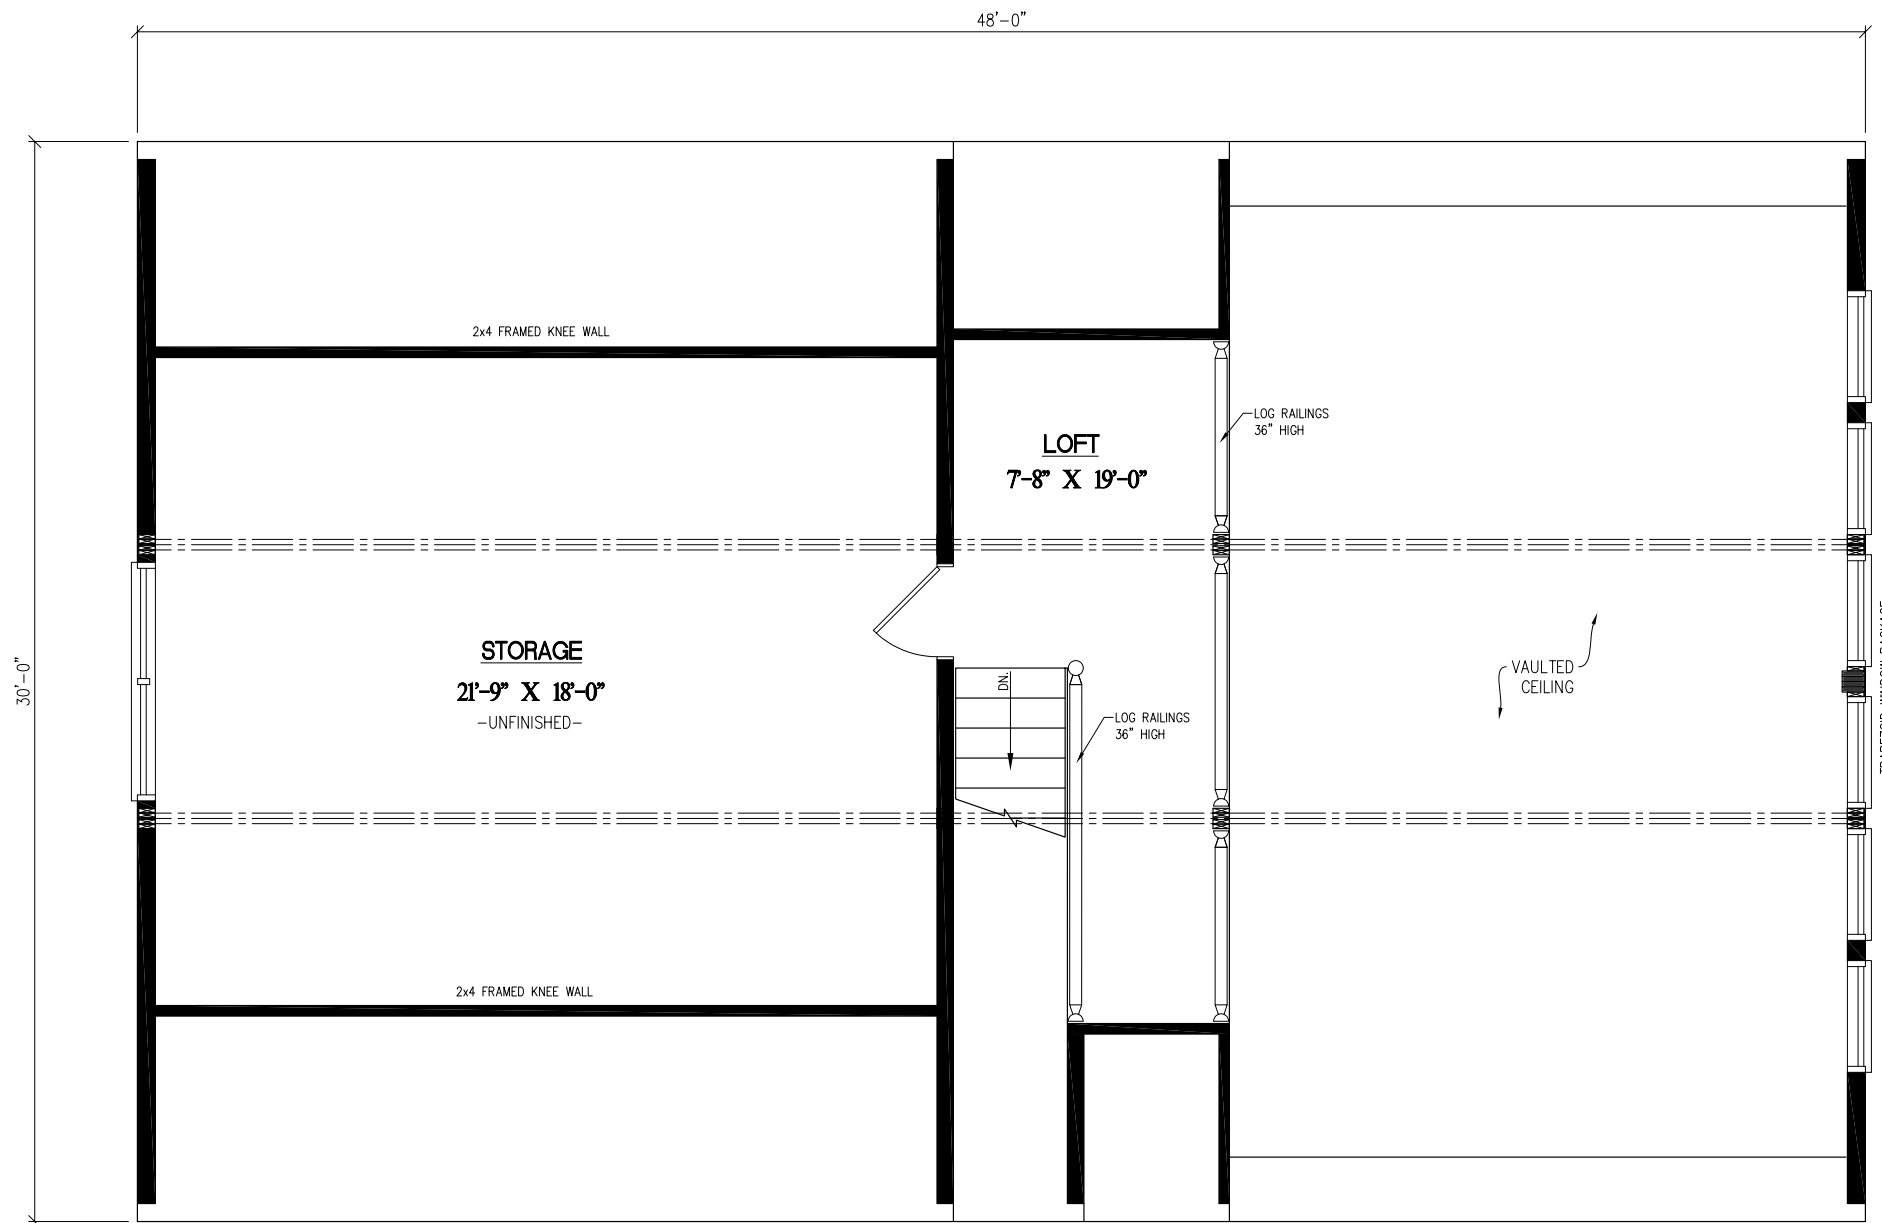

30' x 48' GLACIER

1,440 SQ.FT.

(1,565 TOTAL SQ.FT. FINISHED)

30' x 48' GLACIER

125 SQ.FT. LOFT

(415 SQ.FT. STORAGE)