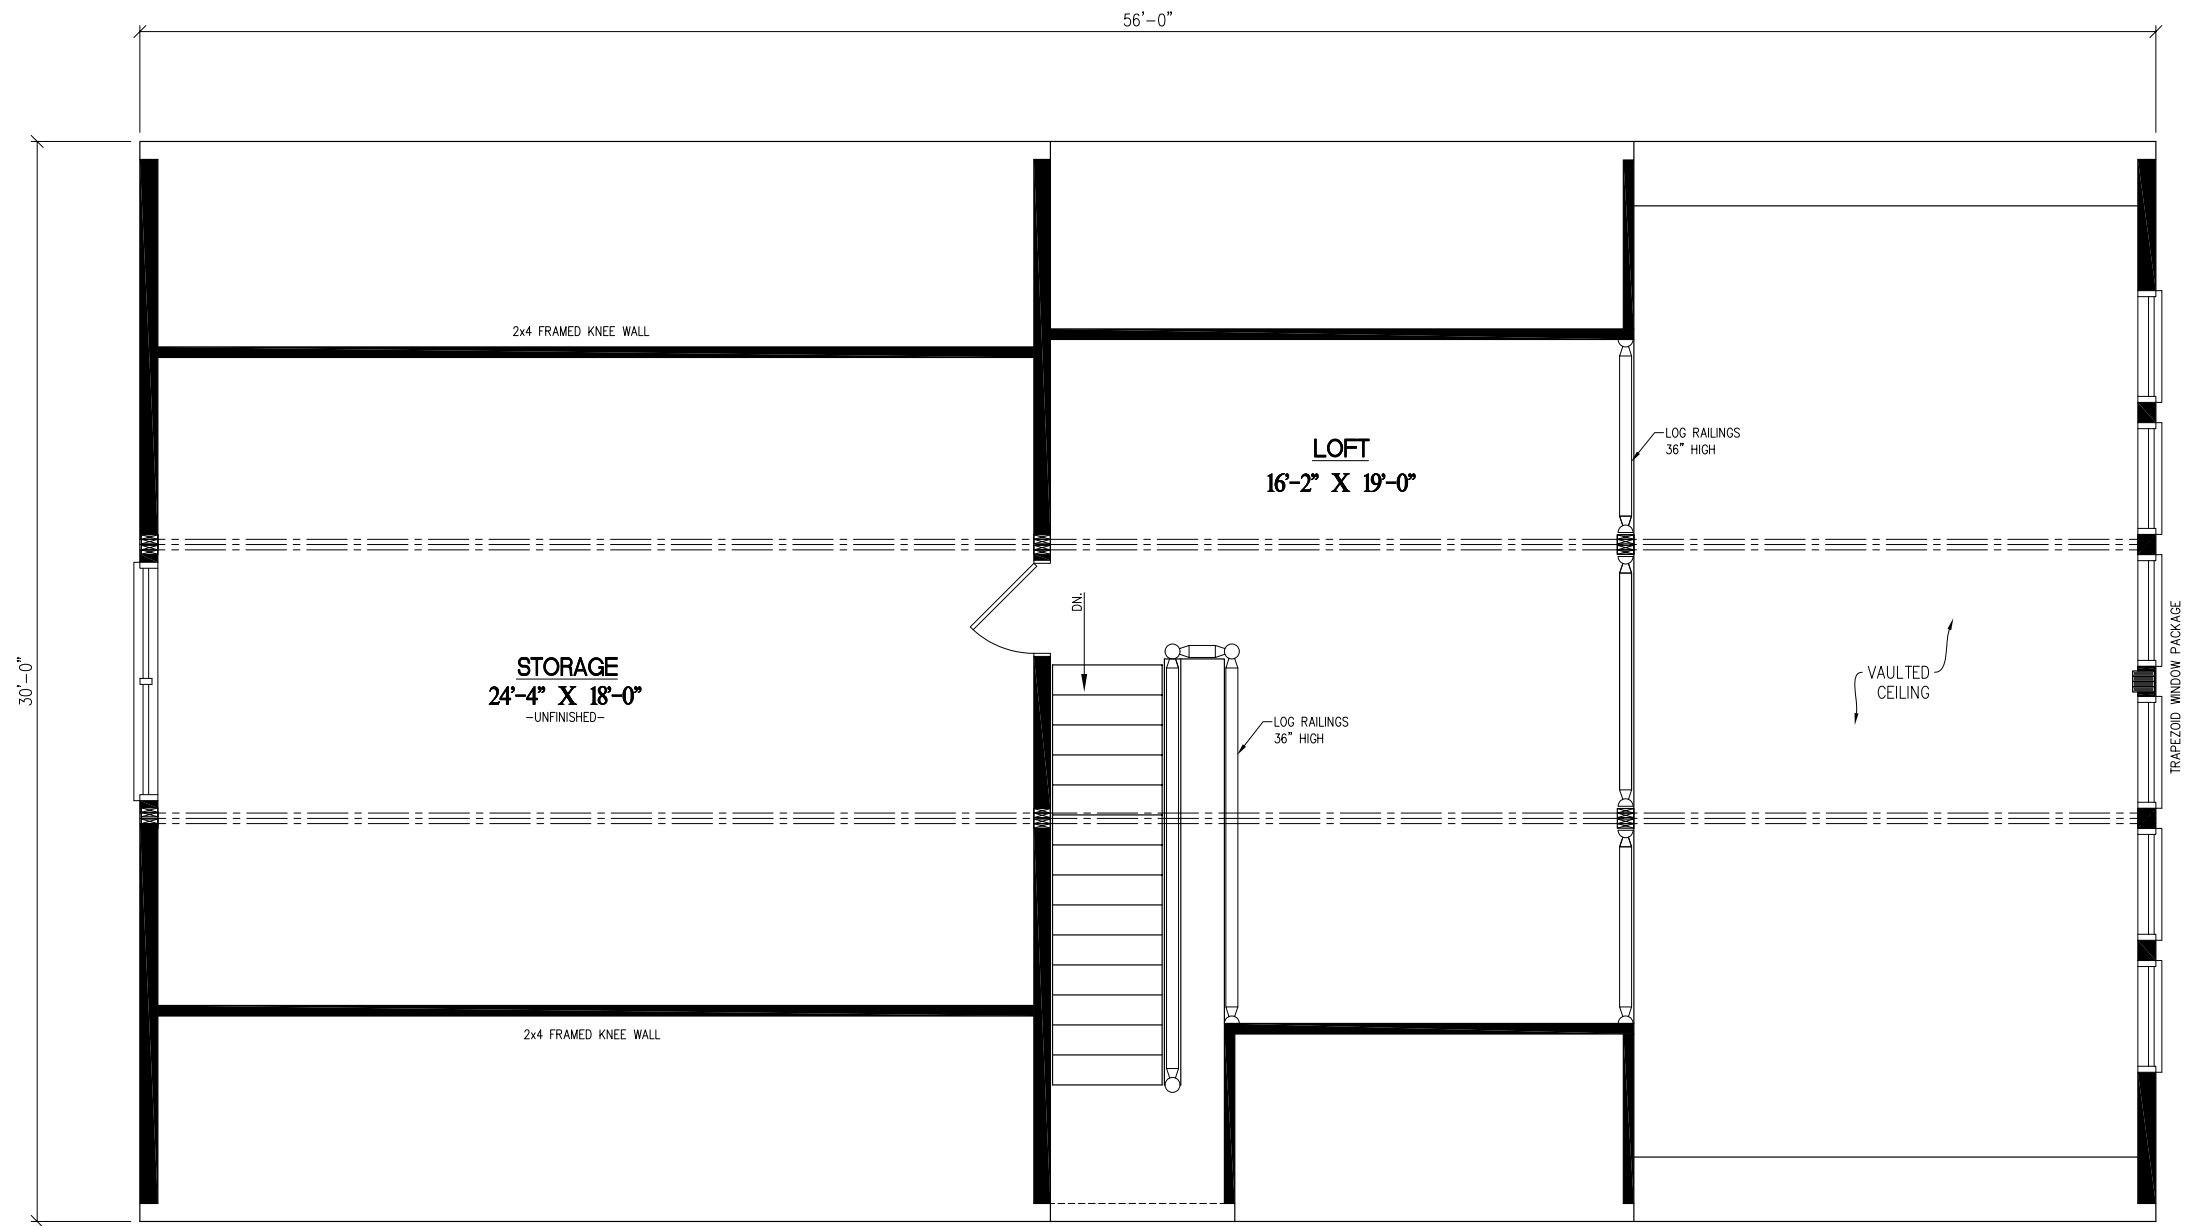

30' x 56' GLACIER

1,680 SQ.FT.

(1,971 TOTAL SQ.FT. FINISHED)

30' x 56' GLACIER

291 SQ.FT. LOFT

(459 SQ.FT. STORAGE)