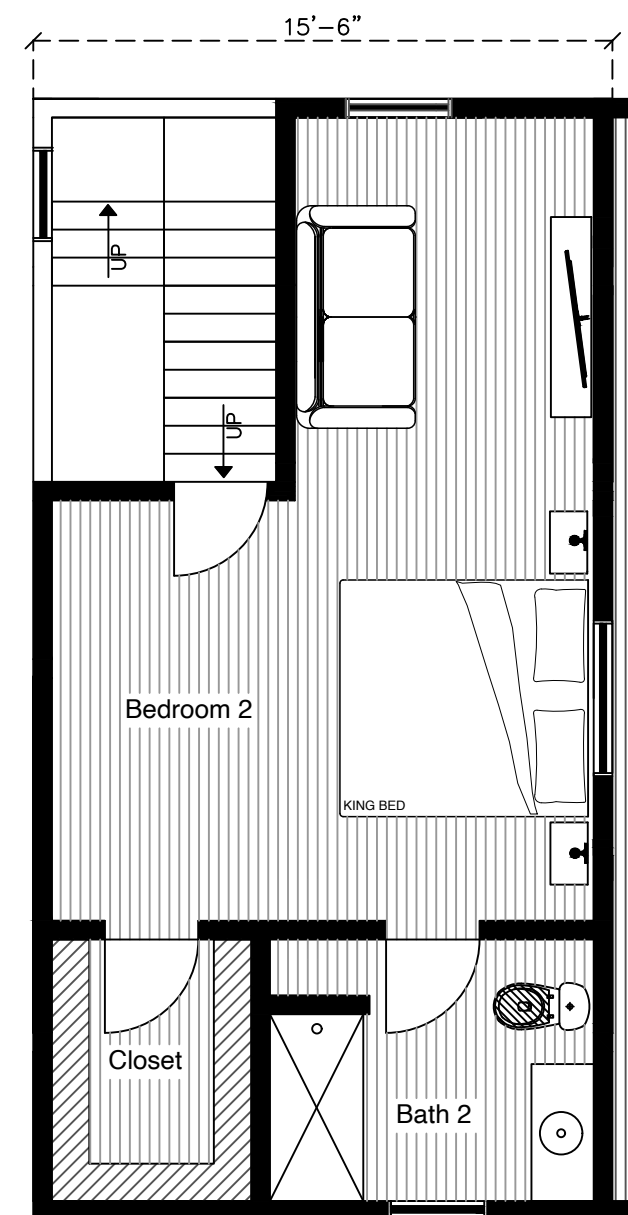

Ground Level

2nd Level

40' PEAK A-FRAME

2 Bed / 1 Bath