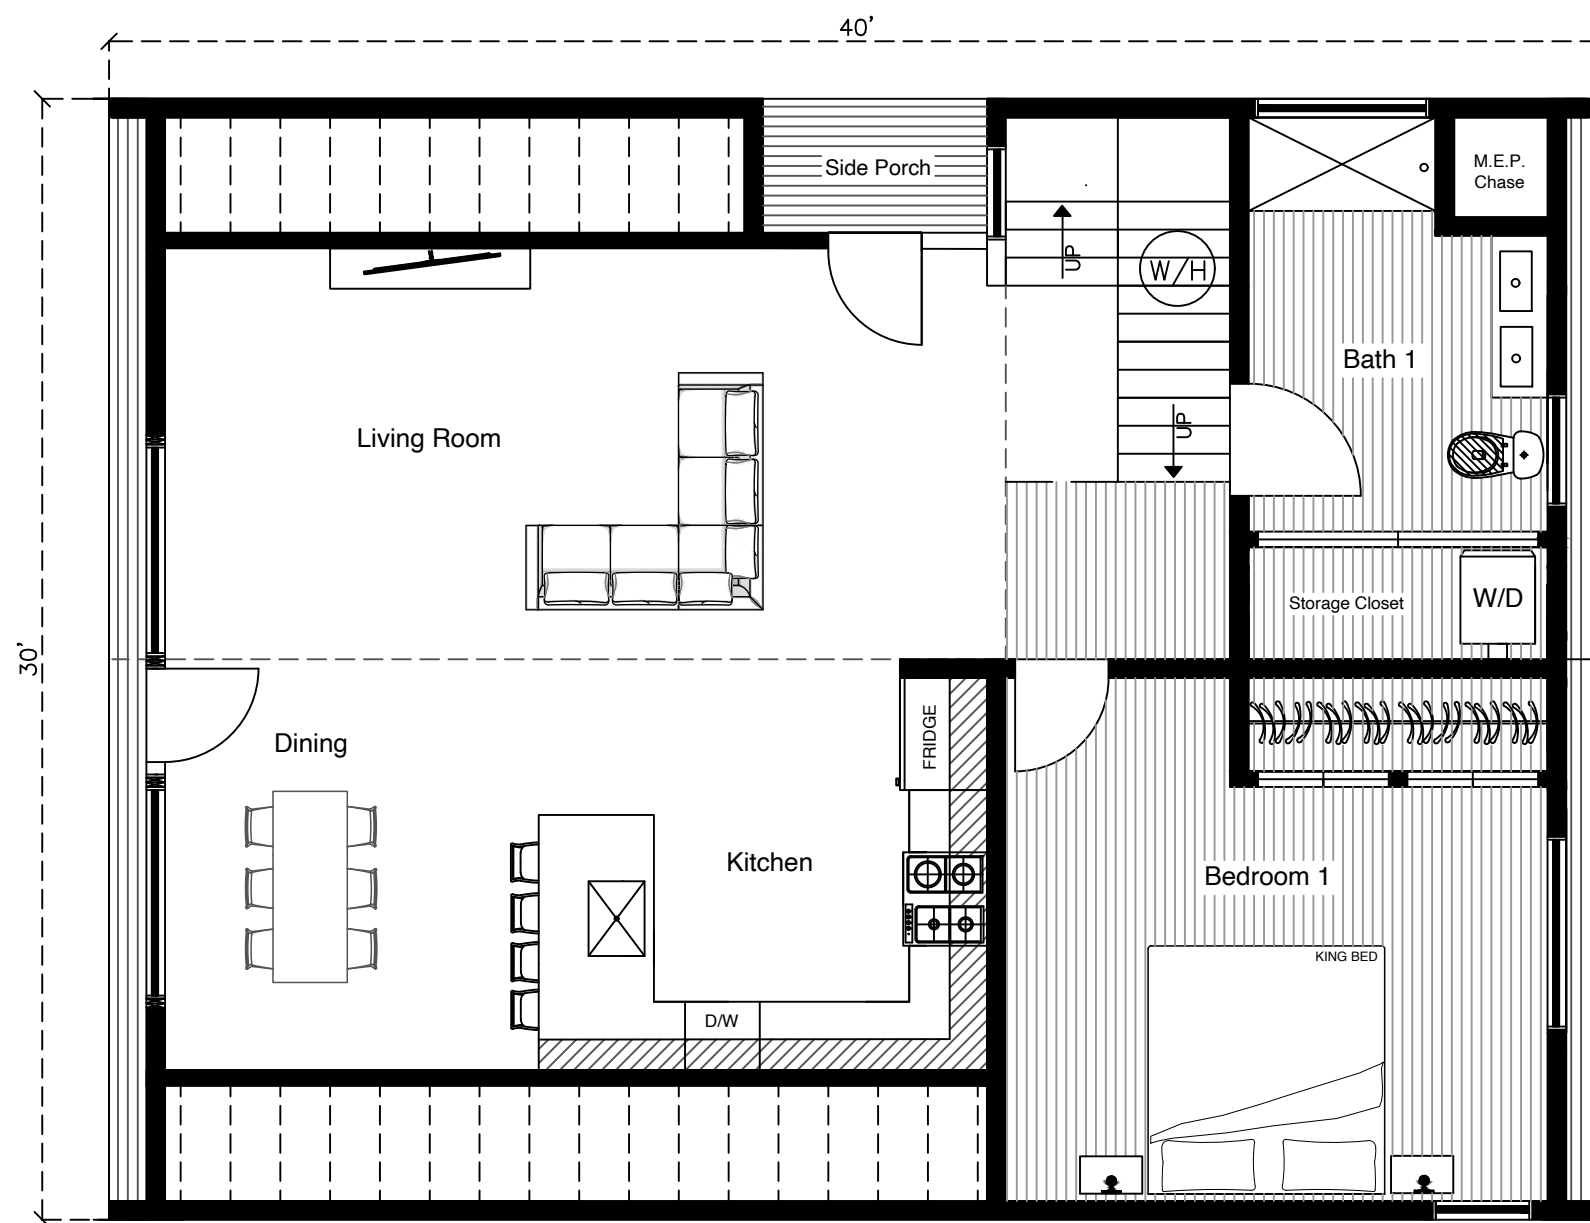

Ground Level

2nd Level

40' PEAK A-FRAME

2 Bed / 1 Bath