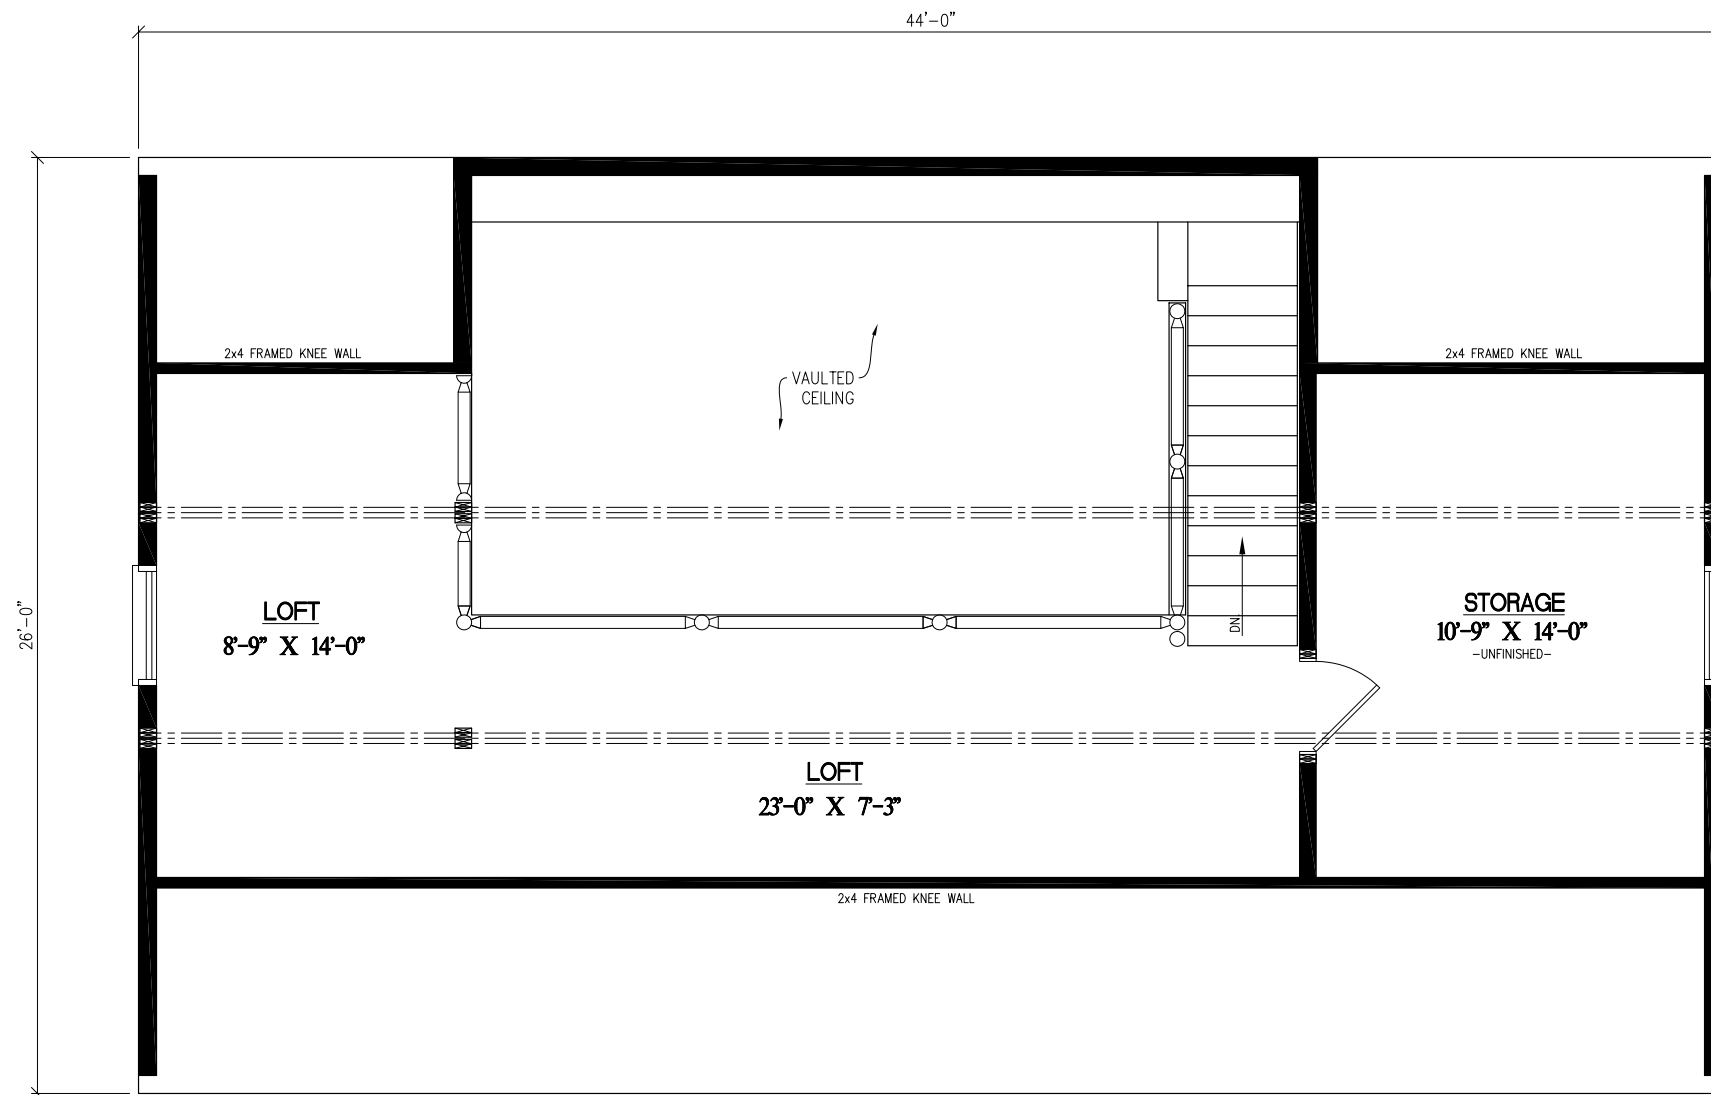

26' x 44' TIMBERLINE

1,144 SQ.FT.

(1,451 TOTAL SQ.FT. FINISHED)

26'x44' TIMBERLINE

307 SQ.FT. LOFT

(172 SQ.FT. STORAGE)