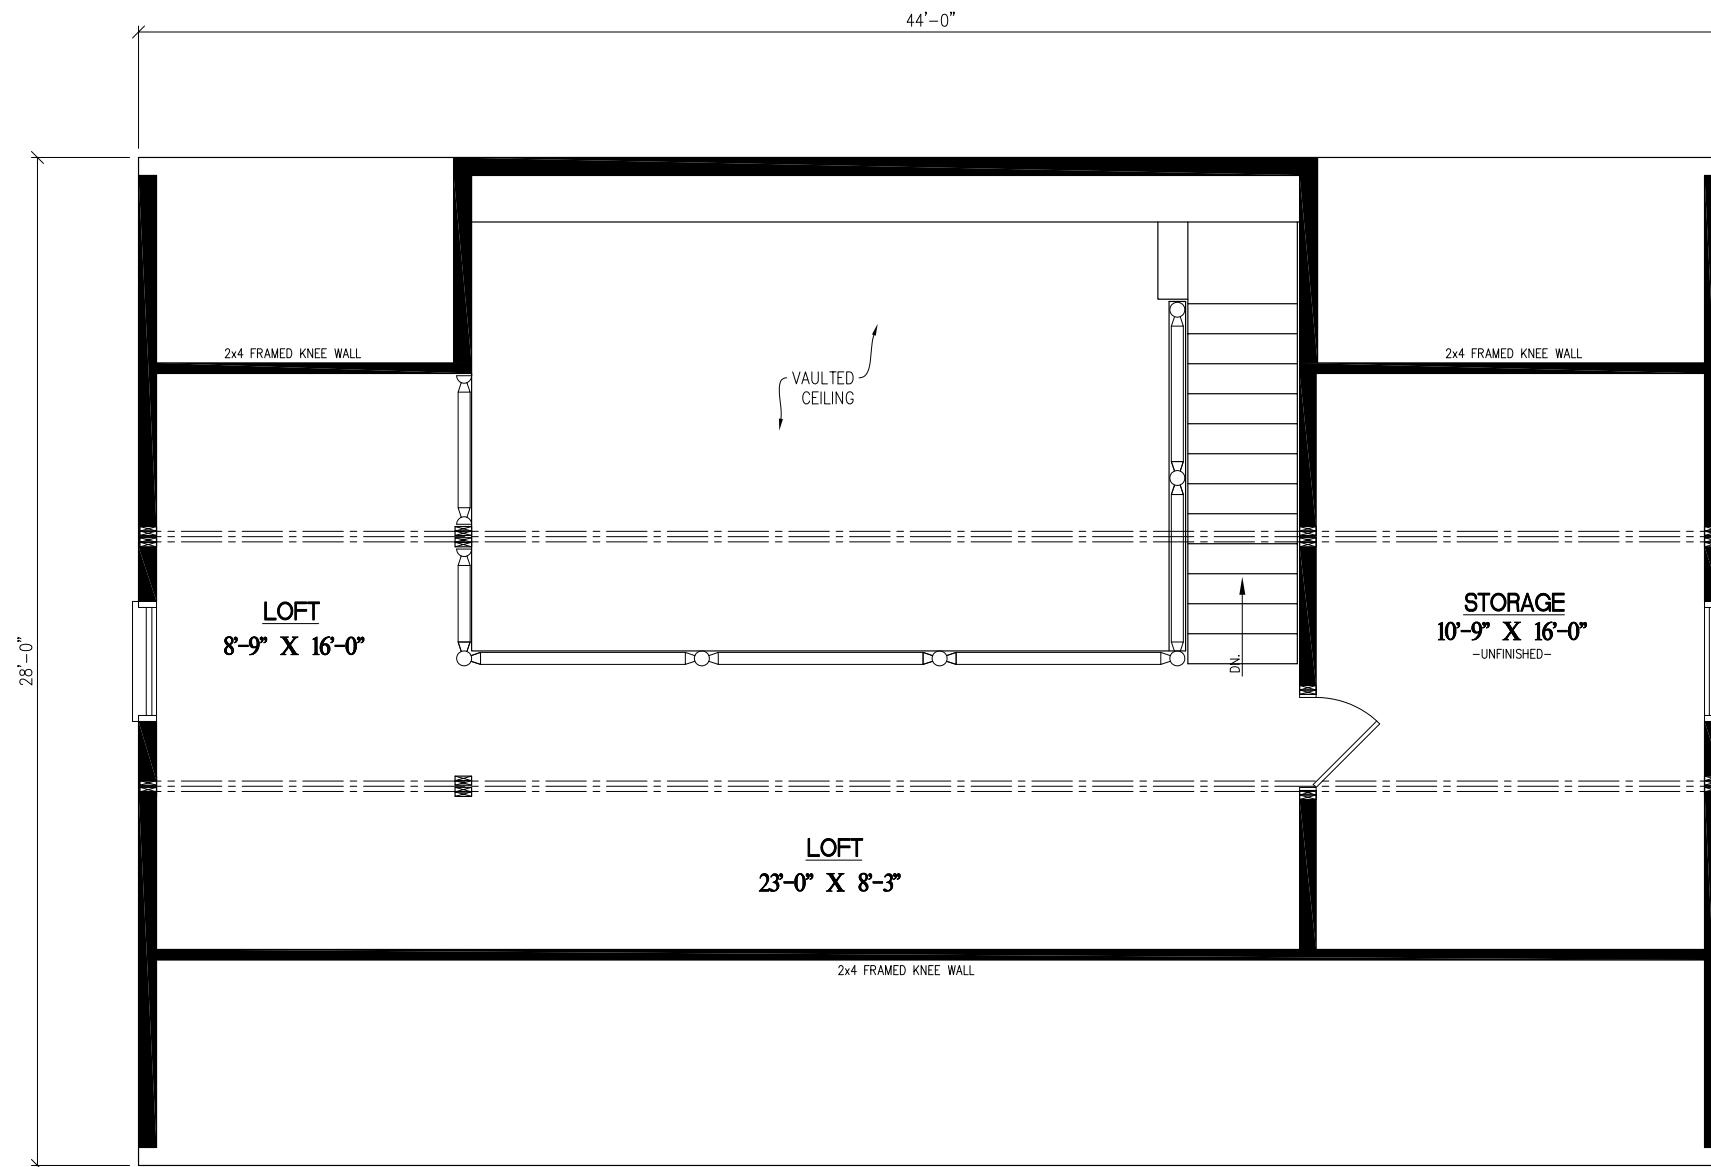

28' x 44' TIMBERLINE

1,232 SQ.FT.

(1,605 TOTAL SQ.FT. FINISHED)

28'x44' TIMBERLINE

373 SQ.FT. LOFT

(195 SQ.FT. STORAGE)