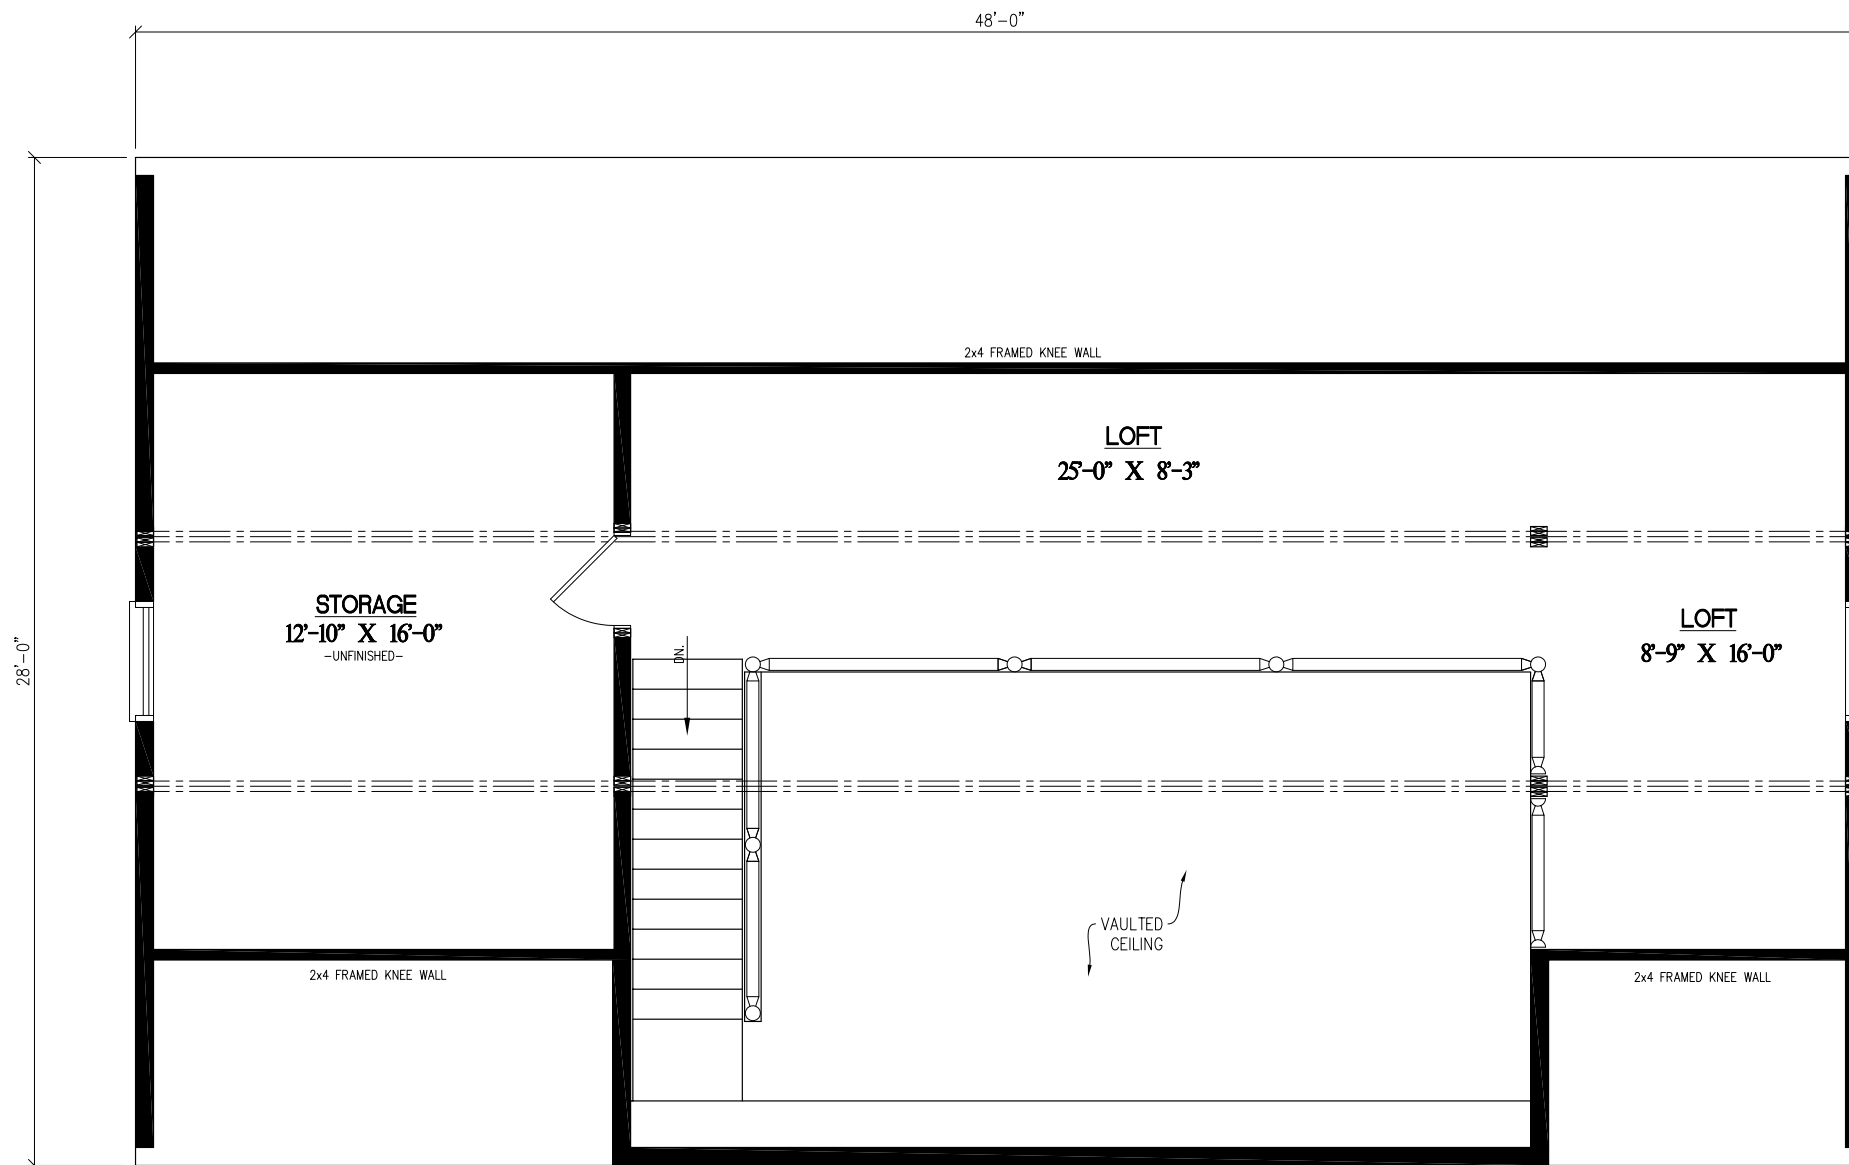

28' x 48' TIMBERLINE

1,344 SQ.FT.

(1,711 TOTAL SQ.FT. FINISHED)

28' x 48' TIMBERLINE

367 SQ.FT. LOFT

(228 SQ.FT. STORAGE)