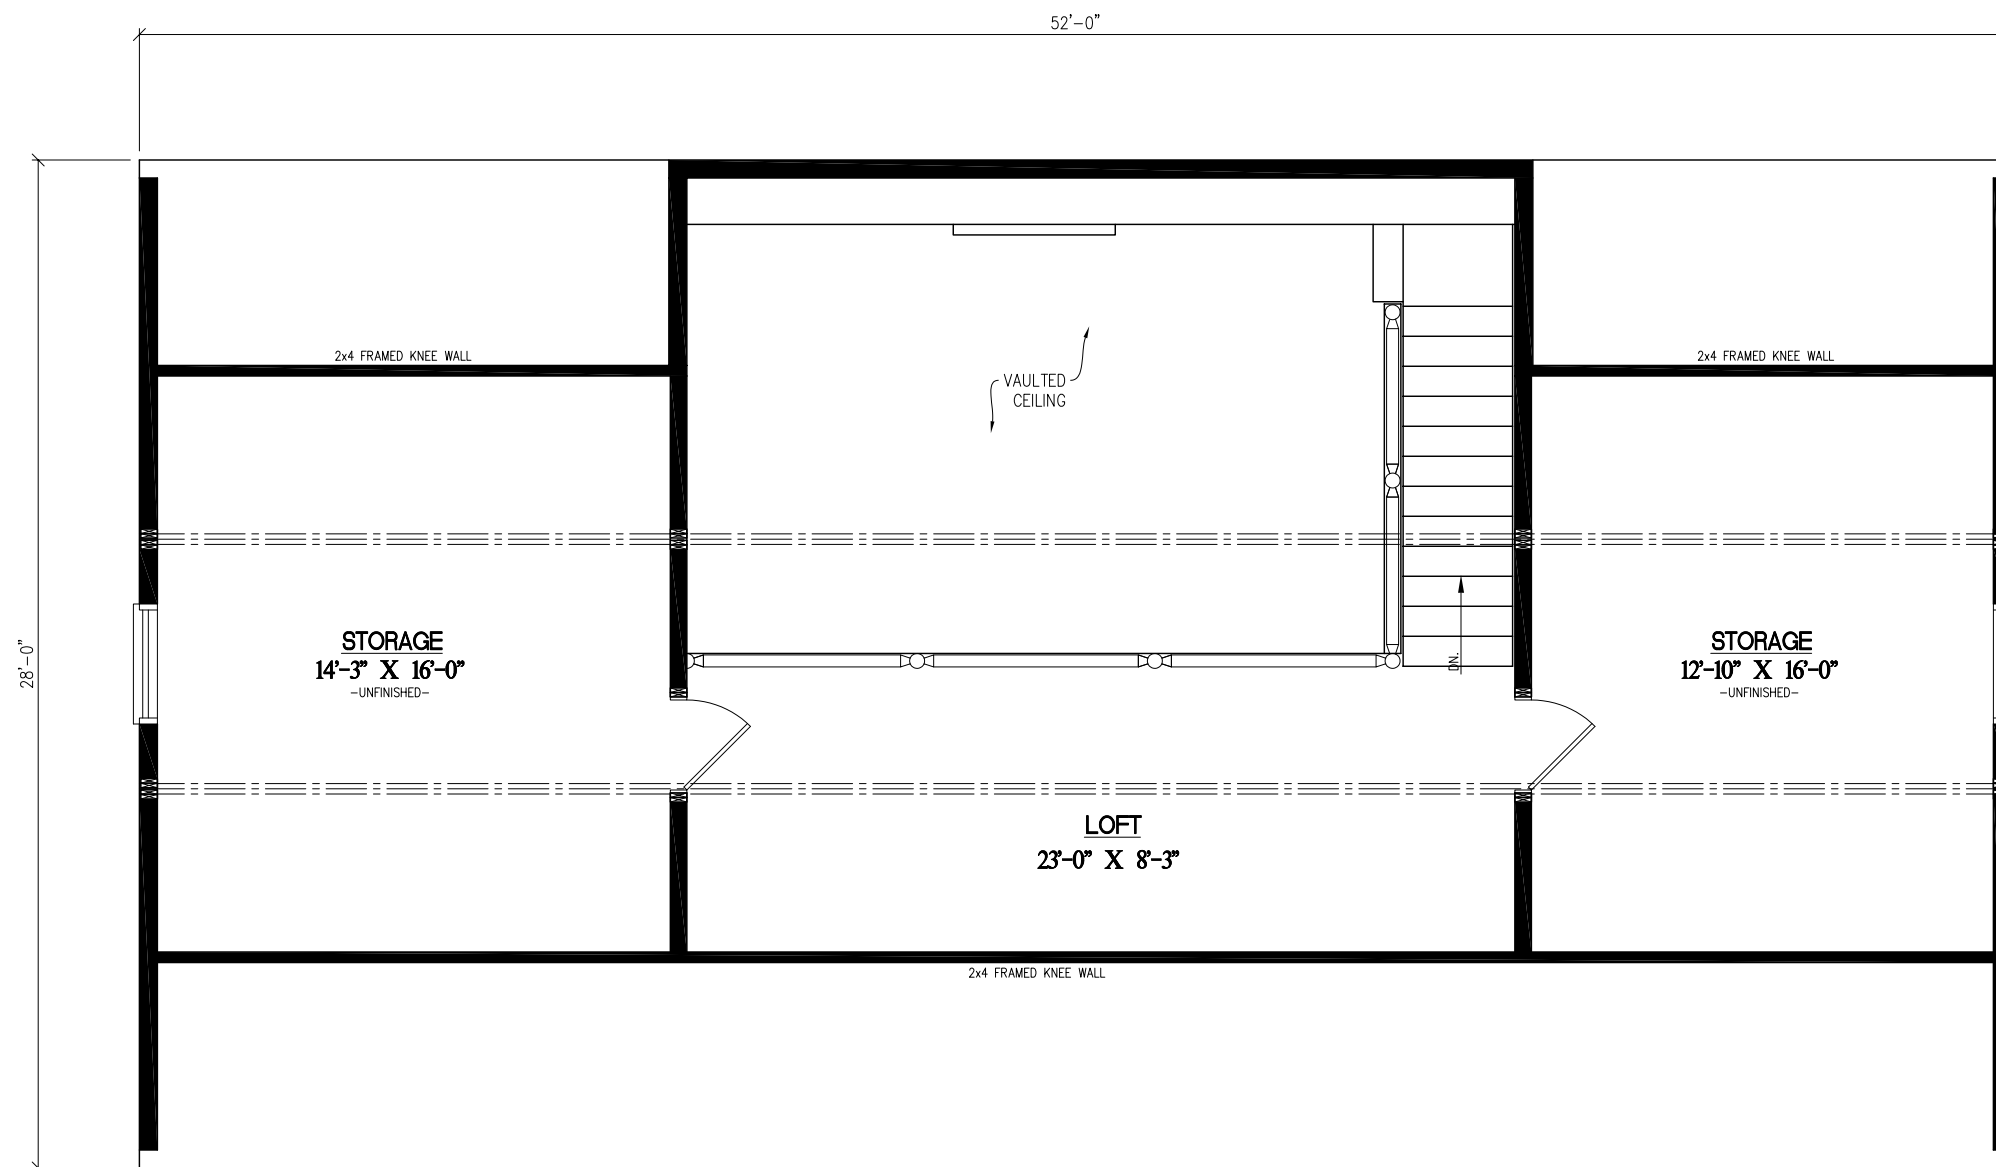

28' x 52' TIMBERLINE

1,456 SQ.FT. TOTAL

(1,652 SQ.FT. FINISHED)

28' x 52' TIMBERLINE

196 SQ.FT. LOFT (481 SQ.FT. STORAGE)