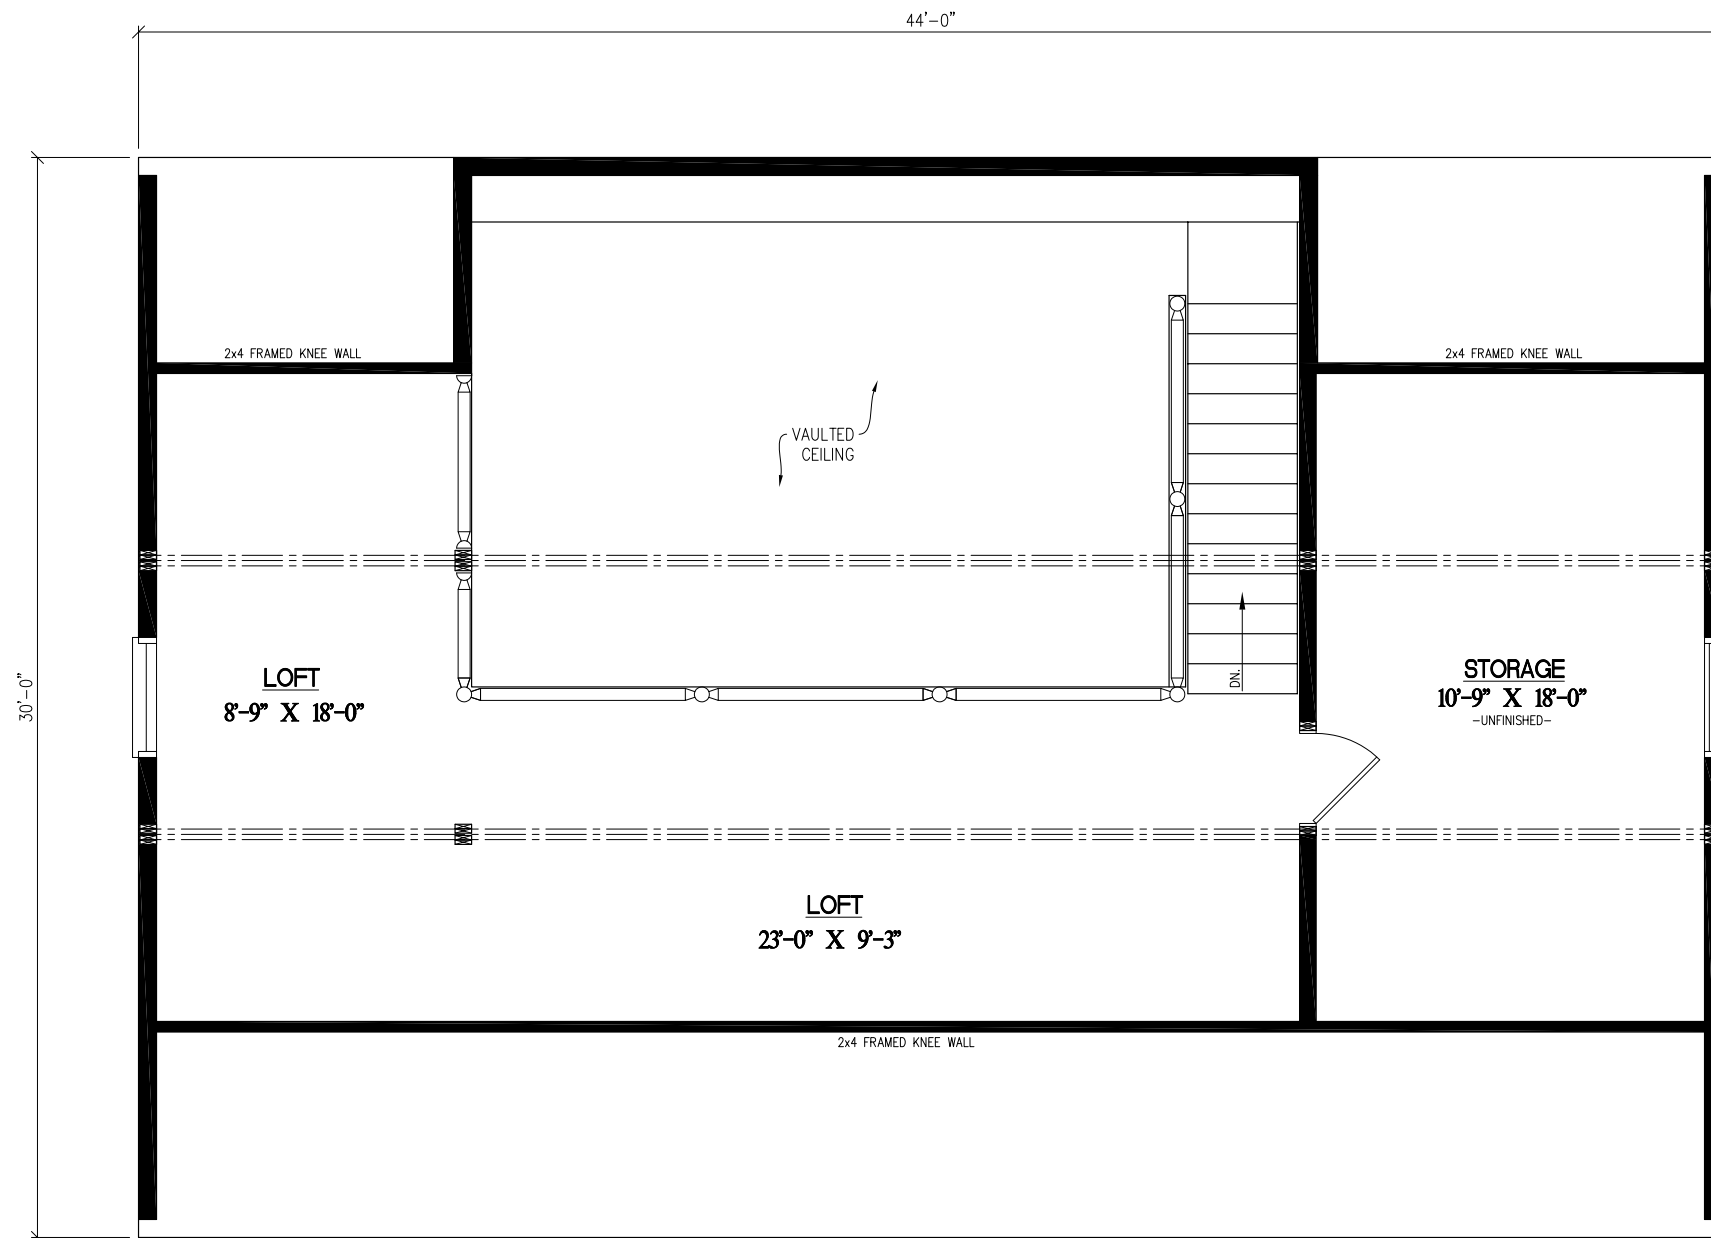

30' x 44' TIMBERLINE

1,320 SQ.FT.

(1,712 TOTAL SQ.FT. FINISHED)

30'x44' TIMBERLINE

392 SQ.FT. LOFT

(218 SQ.FT. STORAGE)