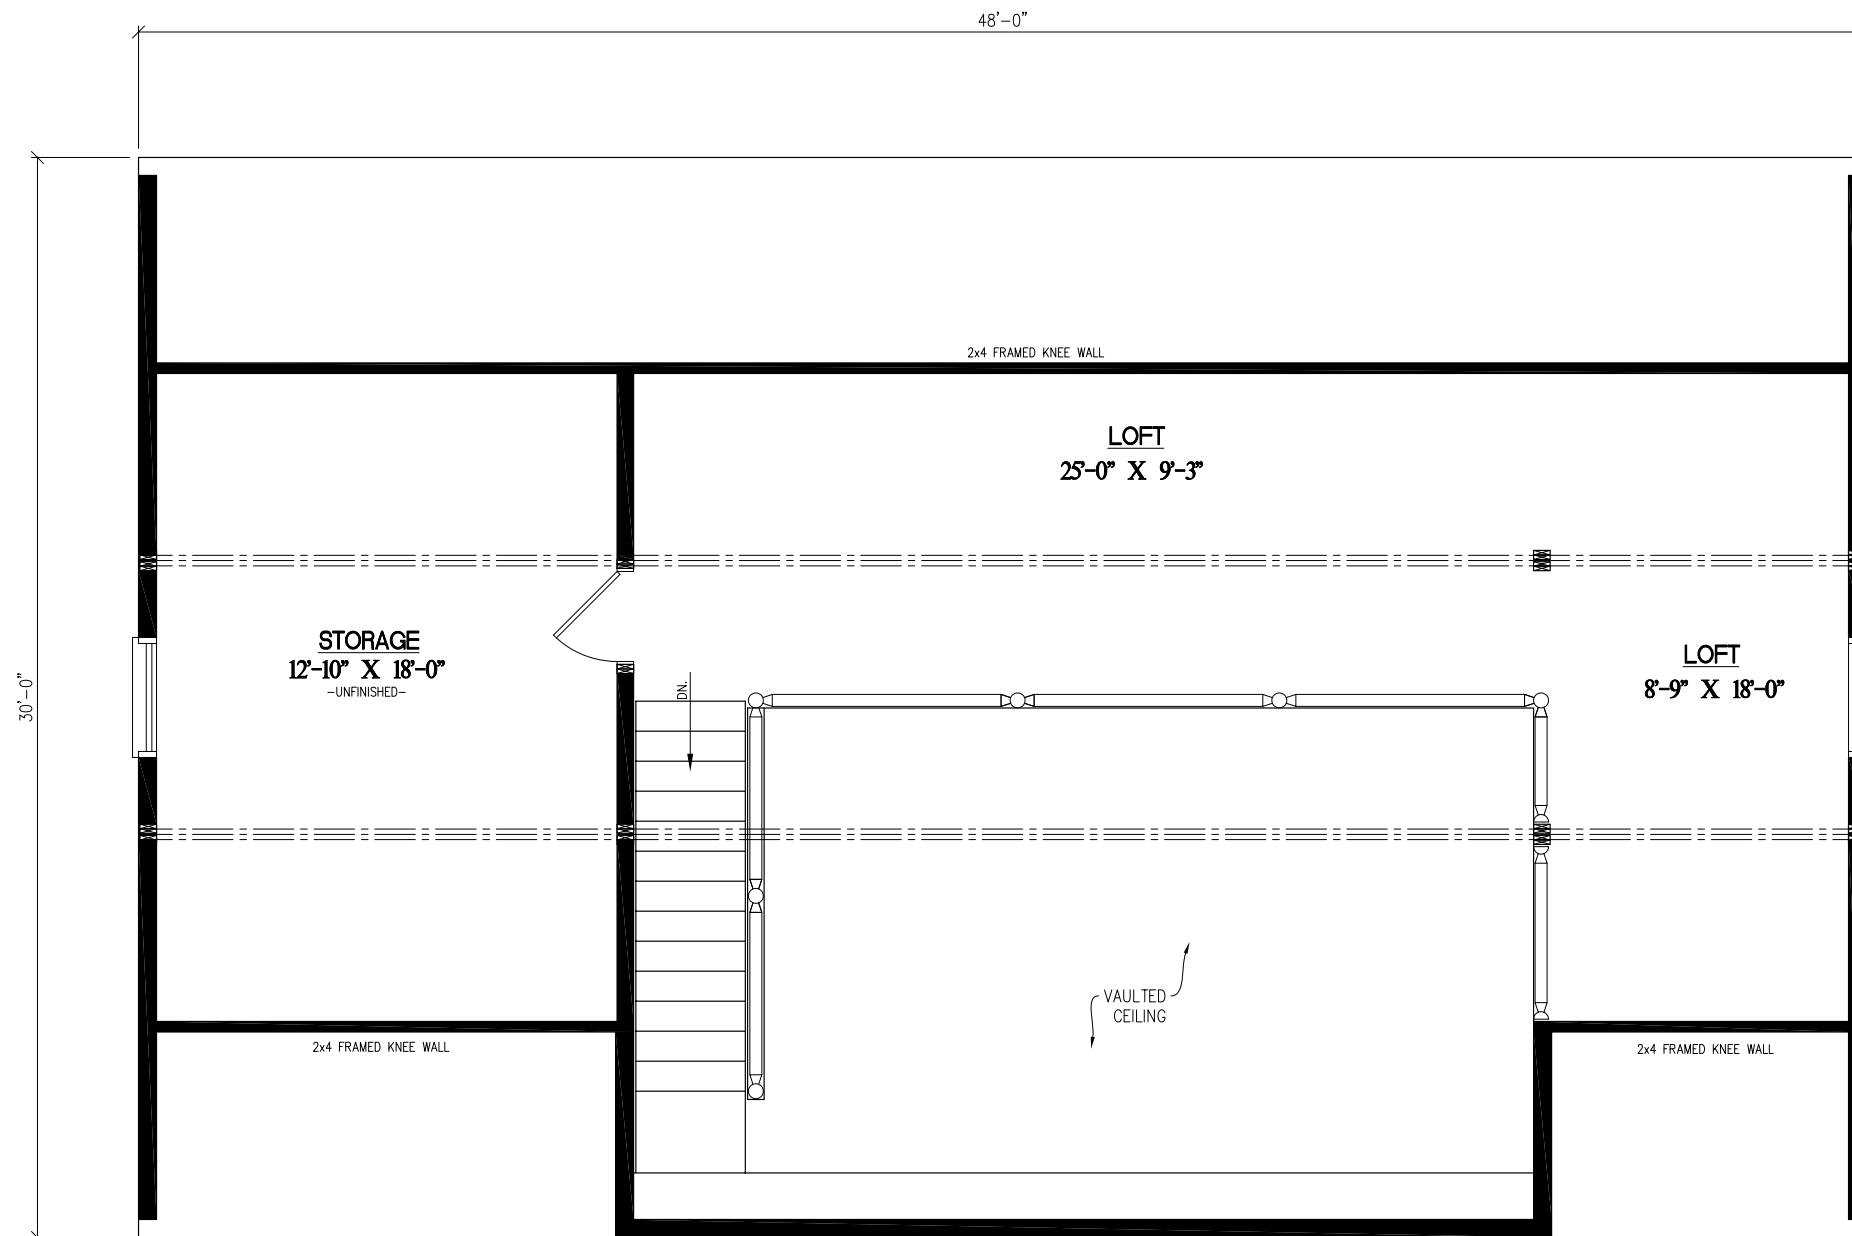

30' x 48' TIMBERLINE

1,440 SQ.FT.

(1,851 TOTAL SQ.FT. FINISHED)

30' x 48' TIMBERLINE

411 SQ.FT. LOFT

(256 SQ.FT. STORAGE)